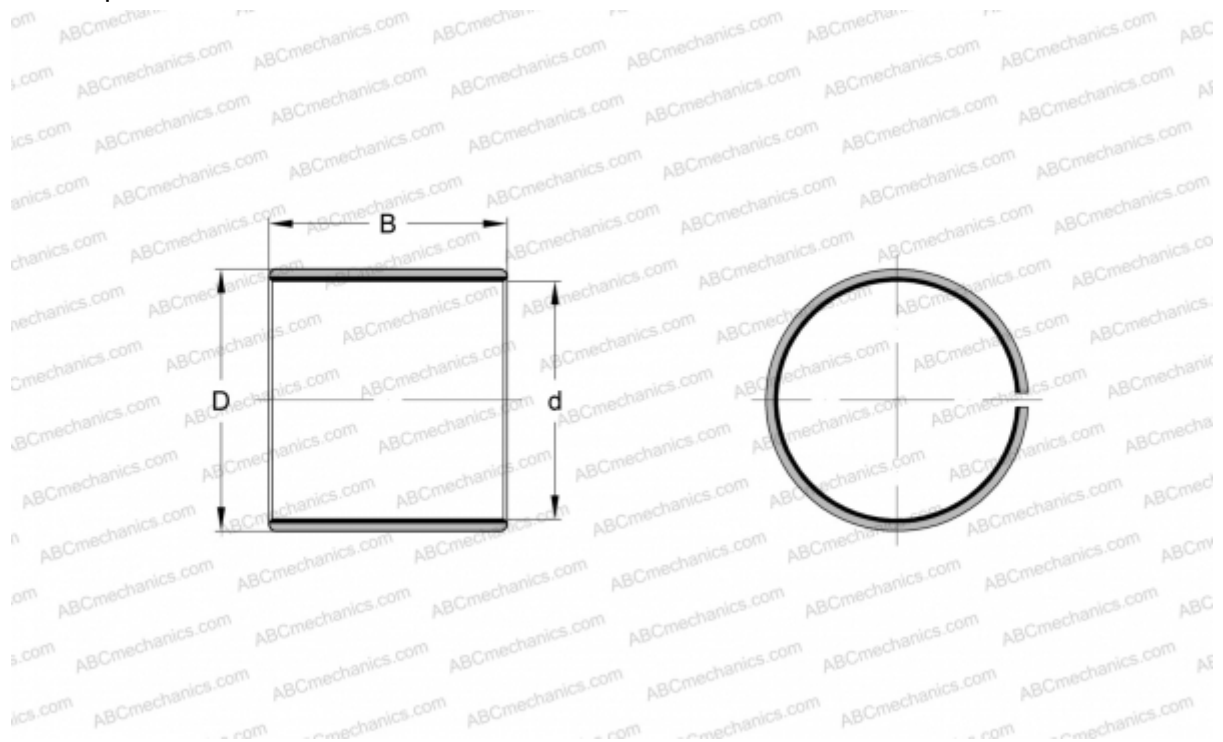

## PCM 130135100 E SKF

Plain bushes

TYPE: Plain bearings, Bushings, thrust washers and strips, Bushings, Without flange, Maintenance-free, PTFE composite (SKF)

#### DIMENSIONS, MM

d	130,000
D	135,000
B	100,000

**WEIGHT, KG** 0,775

**MANUFACTURER** [SKF](#)