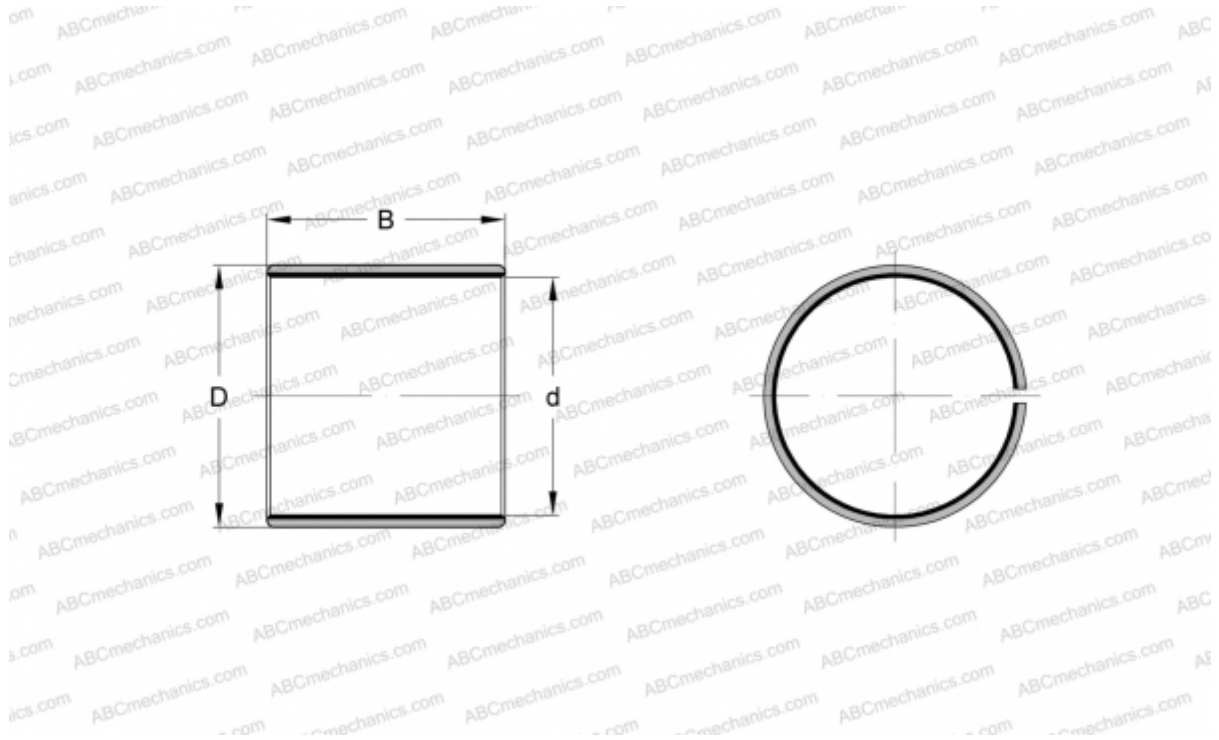

## PCM 13514080 E SKF

Plain bushes

TYPE: Plain bearings, Bushings, thrust washers and strips, Bushings, Without flange, Maintenance-free, PTFE composite (SKF)

#### DIMENSIONS, MM

d	135,000
D	140,000
B	80,000

**WEIGHT, KG** 0,645

**MANUFACTURER** [SKF](#)