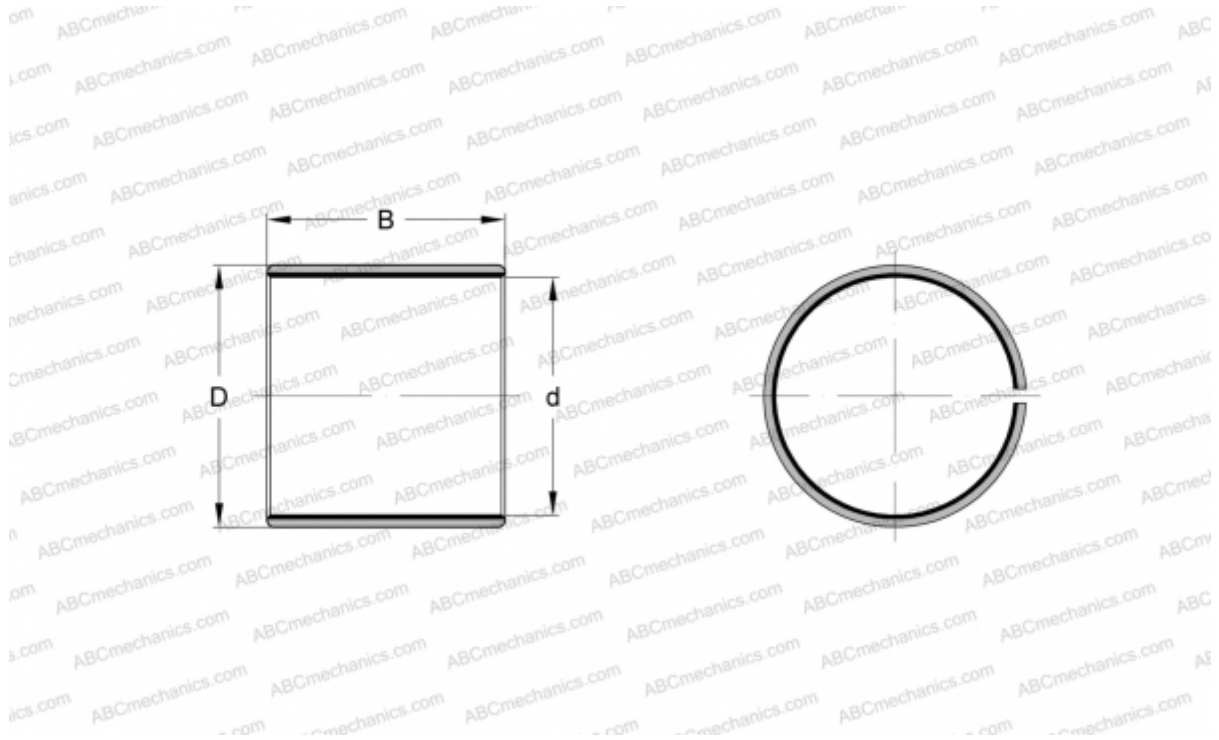

PCM 140145100 E SKF

Plain bushes

TYPE: Plain bearings, Bushings, thrust washers and strips, Bushings, Without flange, Maintenance-free, PTFE composite (SKF)

Technical specification

DIMENSIONS, MM

d	140,000
D	145,000
B	100,000

WEIGHT, KG 0,840

MANUFACTURER [SKF](#)

REPLACES

PCM 140145100 B