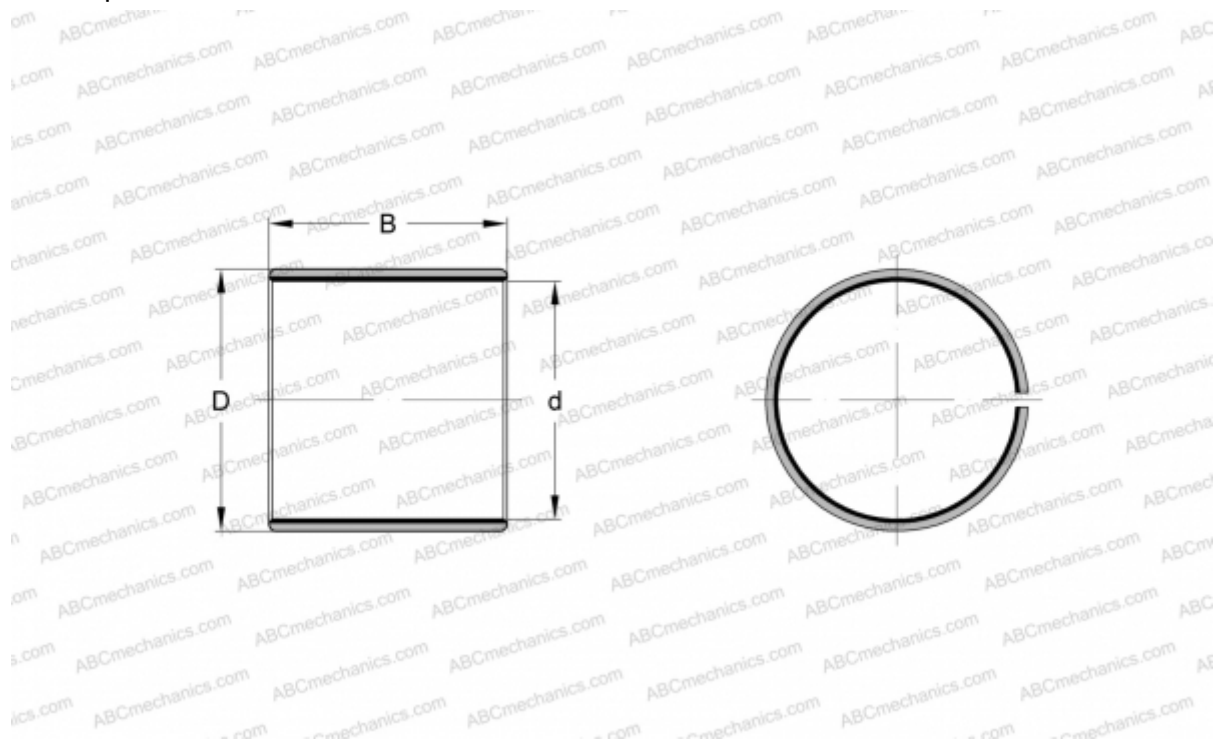

PCM 140145120 E SKF

Plain bushes

TYPE: Plain bearings, Bushings, thrust washers and strips, Bushings, Without flange, Maintenance-free, PTFE composite (SKF)

Technical specification

DIMENSIONS, MM

d	140,000
D	145,000
B	120,000