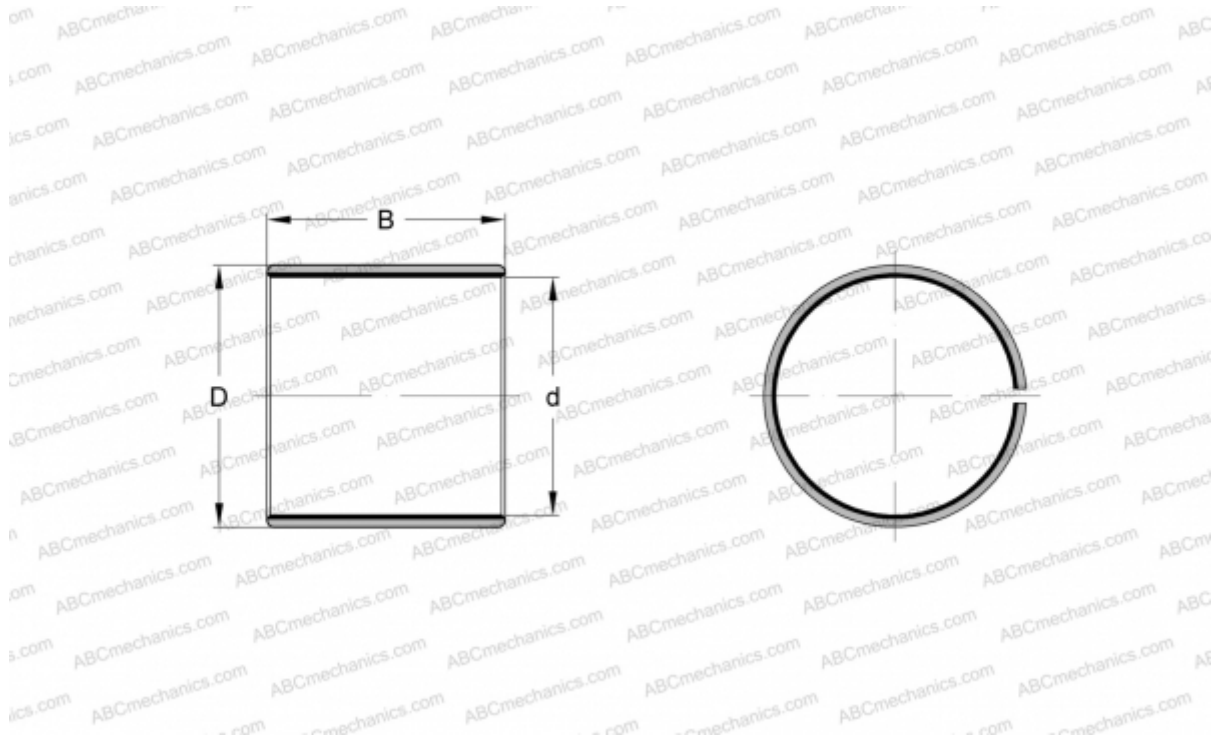

## PCM 15015560 E SKF

Plain bushes

TYPE: Plain bearings, Bushings, thrust washers and strips, Bushings, Without flange, Maintenance-free, PTFE composite (SKF)

#### DIMENSIONS, MM

d	150,000
D	155,000
B	60,000

**WEIGHT, KG** 0,540

**MANUFACTURER** [SKF](#)