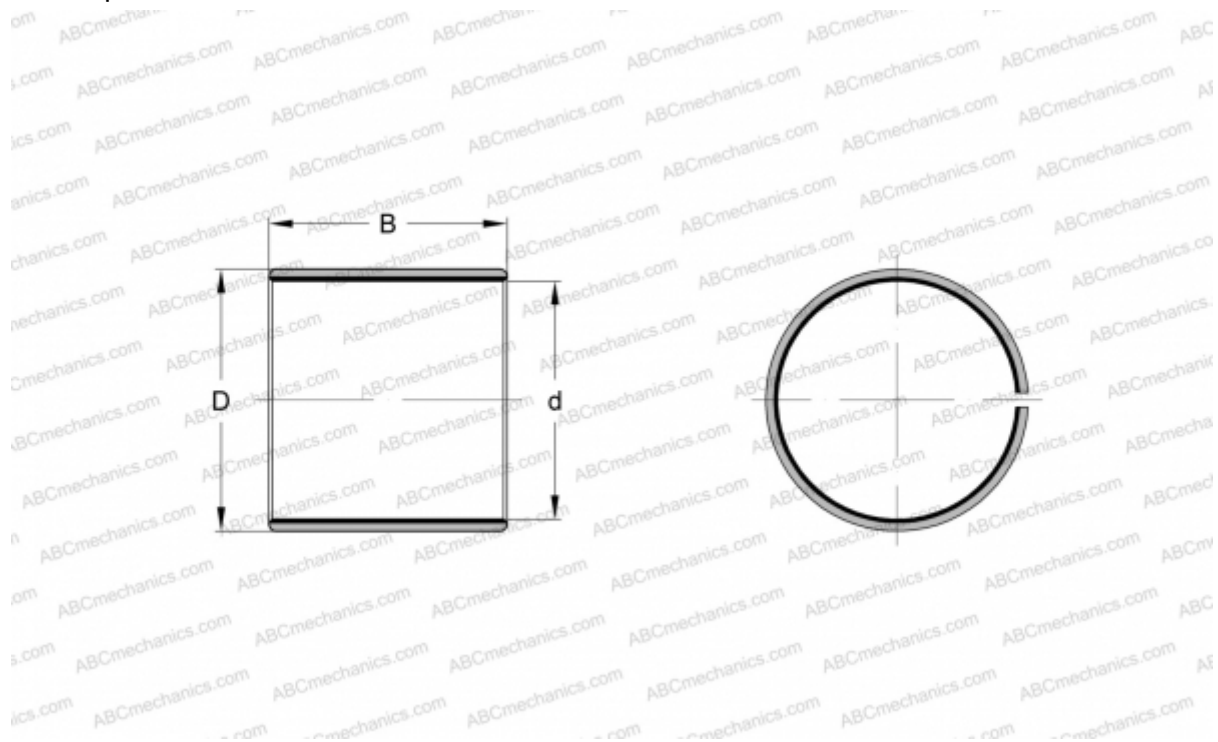

PCM 15015580 E SKF

Plain bushes

TYPE: Plain bearings, Bushings, thrust washers and strips, Bushings, Without flange, Maintenance-free, PTFE composite (SKF)

Technical specification

DIMENSIONS, MM

d	150,000
D	155,000
B	80,000

WEIGHT, KG 0,720

MANUFACTURER [SKF](#)

REPLACES

PCM 15015580 B