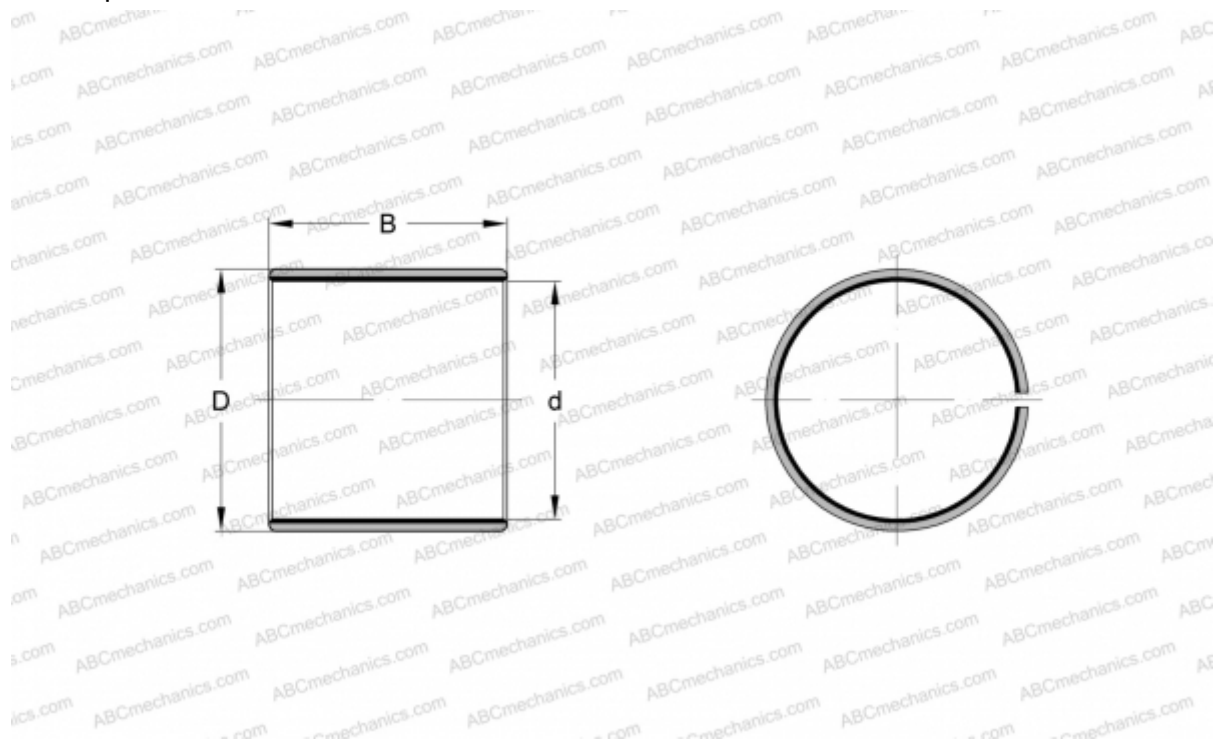

## PCM 16016580 E SKF

Plain bushes

TYPE: Plain bearings, Bushings, thrust washers and strips, Bushings, Without flange, Maintenance-free, PTFE composite (SKF)

#### DIMENSIONS, MM

d	160,000
D	165,000
B	80,000

**WEIGHT, KG** 0,780

**MANUFACTURER** [SKF](#)