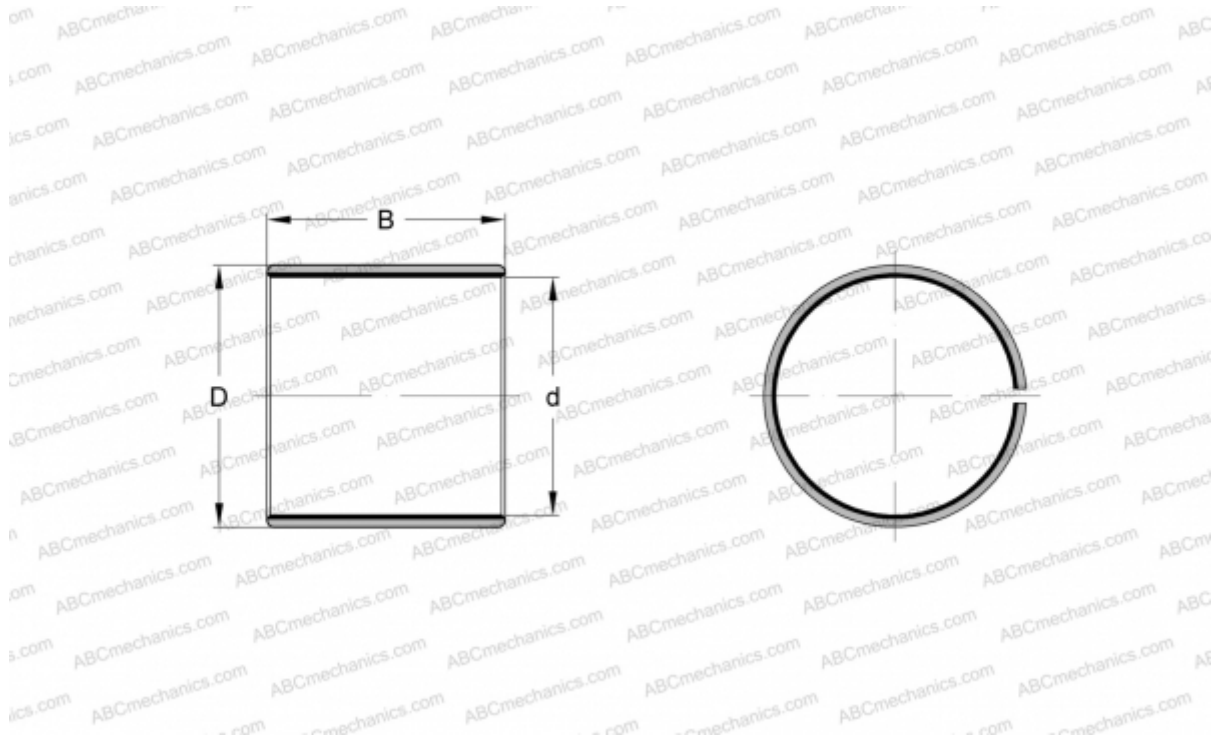

PCM 180185100 E SKF

Plain bushes

TYPE: Plain bearings, Bushings, thrust washers and strips, Bushings, Without flange, Maintenance-free, PTFE composite (SKF)

Technical specification

DIMENSIONS, MM

d	180,000
D	185,000
B	100,000

WEIGHT, KG 1,100

MANUFACTURER [SKF](#)

REPLACES

PCM 180185100 B