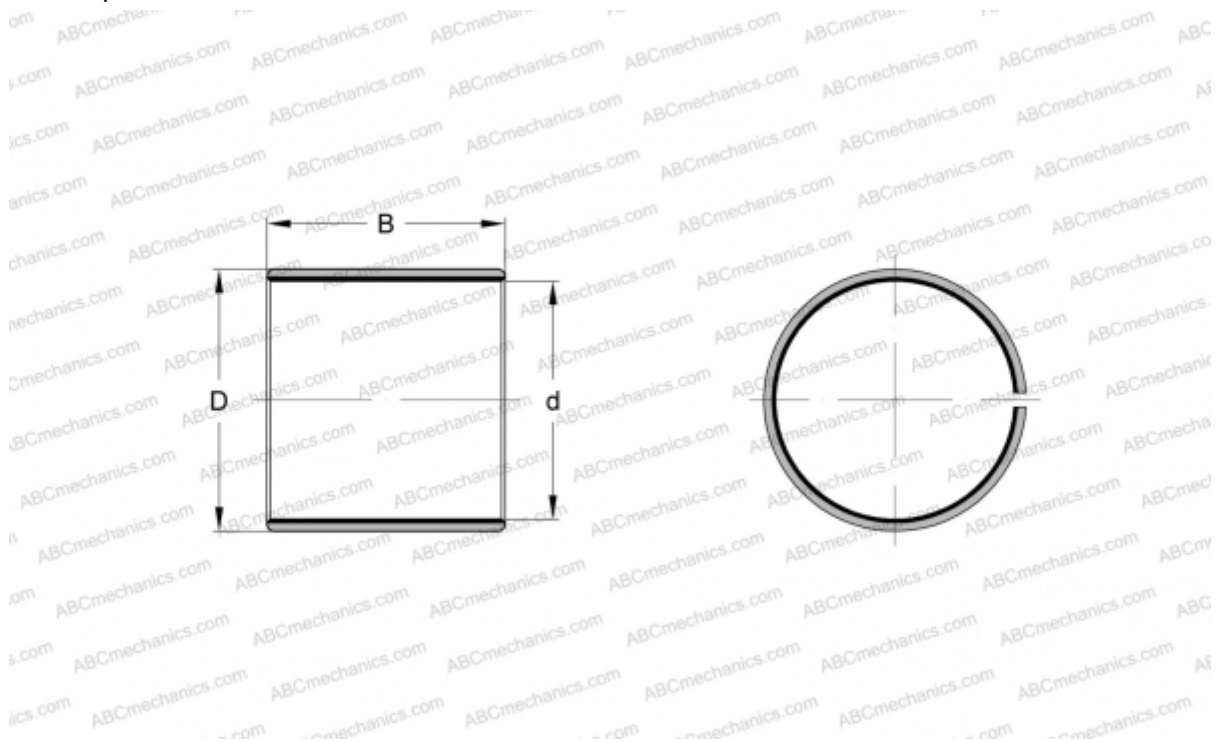

PCM 210215100 E SKF

Plain bushes

TYPE: Plain bearings, Bushings, thrust washers and strips, Bushings, Without flange, Maintenance-free, PTFE composite (SKF)

Technical specification

DIMENSIONS, MM

d	210,000
D	215,000
B	100,000

WEIGHT, KG 1,250

MANUFACTURER [SKF](#)

REPLACES

PCM 210215100 B