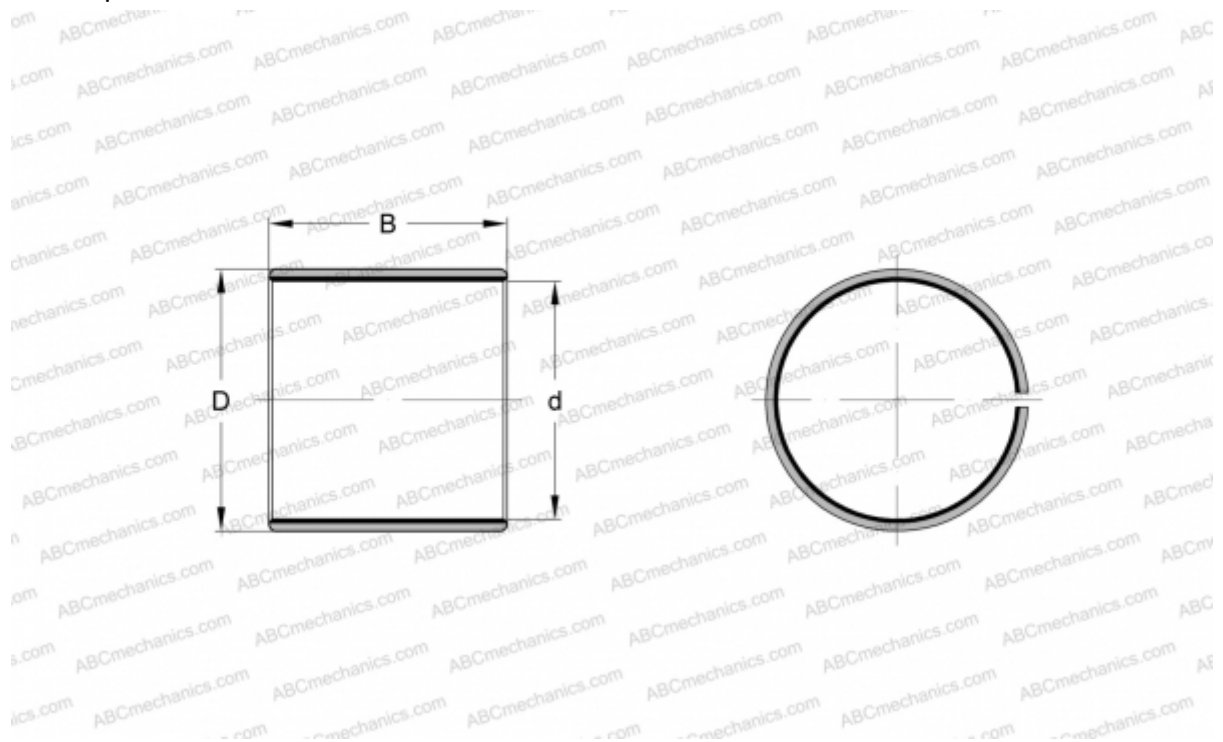

## PCM 250255100 E SKF

Plain bushes

TYPE: Plain bearings, Bushings, thrust washers and strips, Bushings, Without flange, Maintenance-free, PTFE composite (SKF)

#### DIMENSIONS, MM

d	250,000
D	255,000
B	100,000

**WEIGHT, KG** 1,500

**MANUFACTURER** [SKF](#)