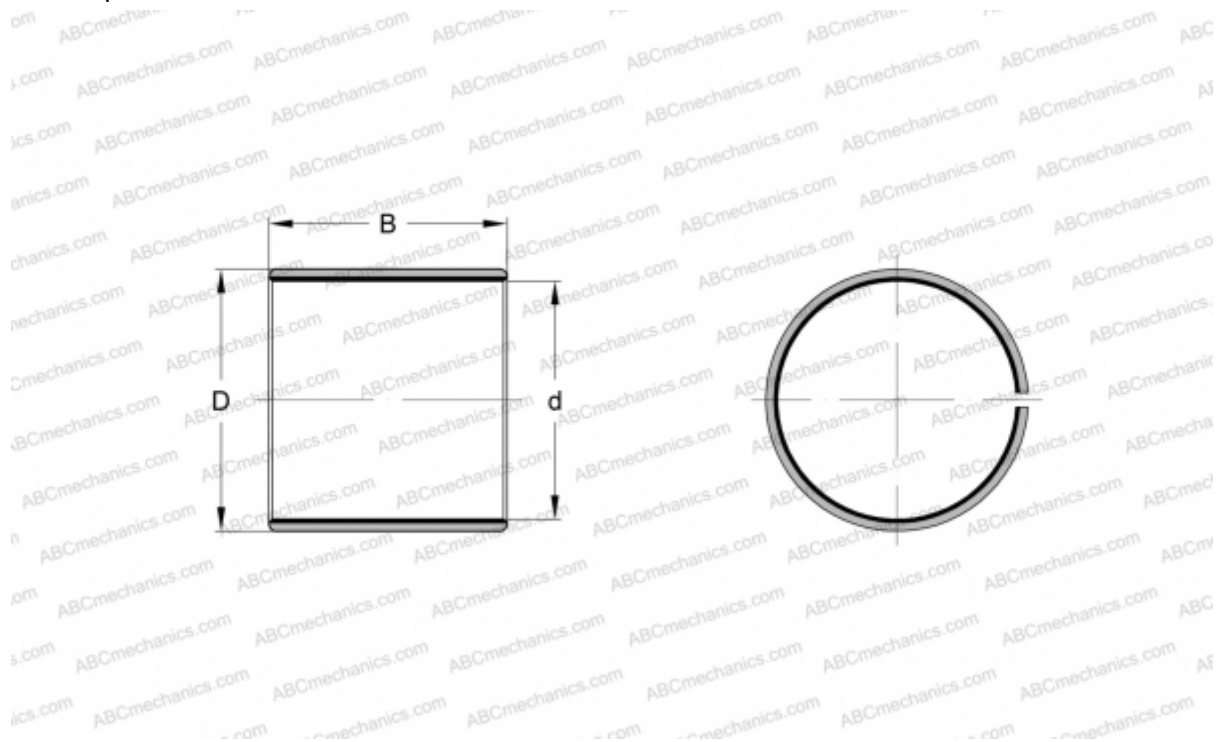

PCM 28028580 E SKF

Plain bushes

TYPE: Plain bearings, Bushings, thrust washers and strips, Bushings, Without flange, Maintenance-free, PTFE composite (SKF)

Technical specification

DIMENSIONS, MM

d	280,000
D	285,000
B	80,000

WEIGHT, KG 1,350

MANUFACTURER [SKF](#)

REPLACES

PCM 28028580 B