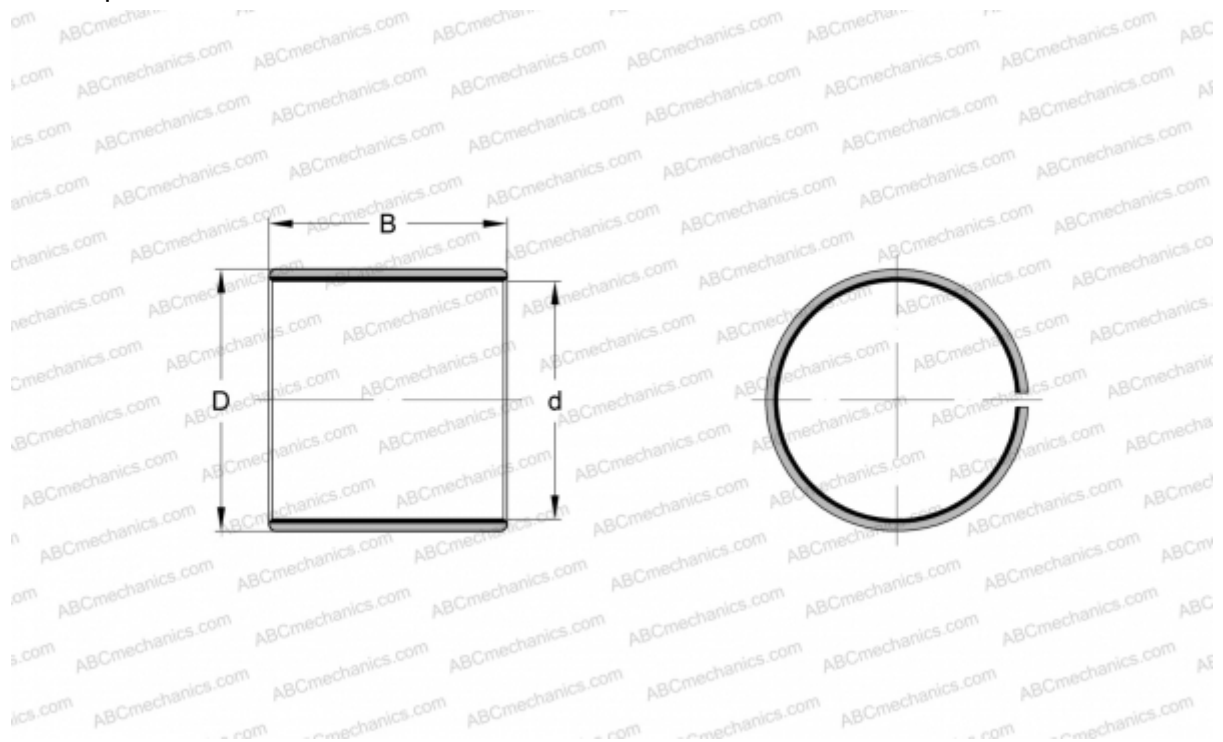

PCM 300305100 E SKF

Plain bushes

TYPE: Plain bearings, Bushings, thrust washers and strips, Bushings, Without flange, Maintenance-free, PTFE composite (SKF)

Technical specification

DIMENSIONS, MM

d	300,000
D	305,000
B	100,000

WEIGHT, KG 1,800

MANUFACTURER [SKF](#)

REPLACES

PCM 300305100 B