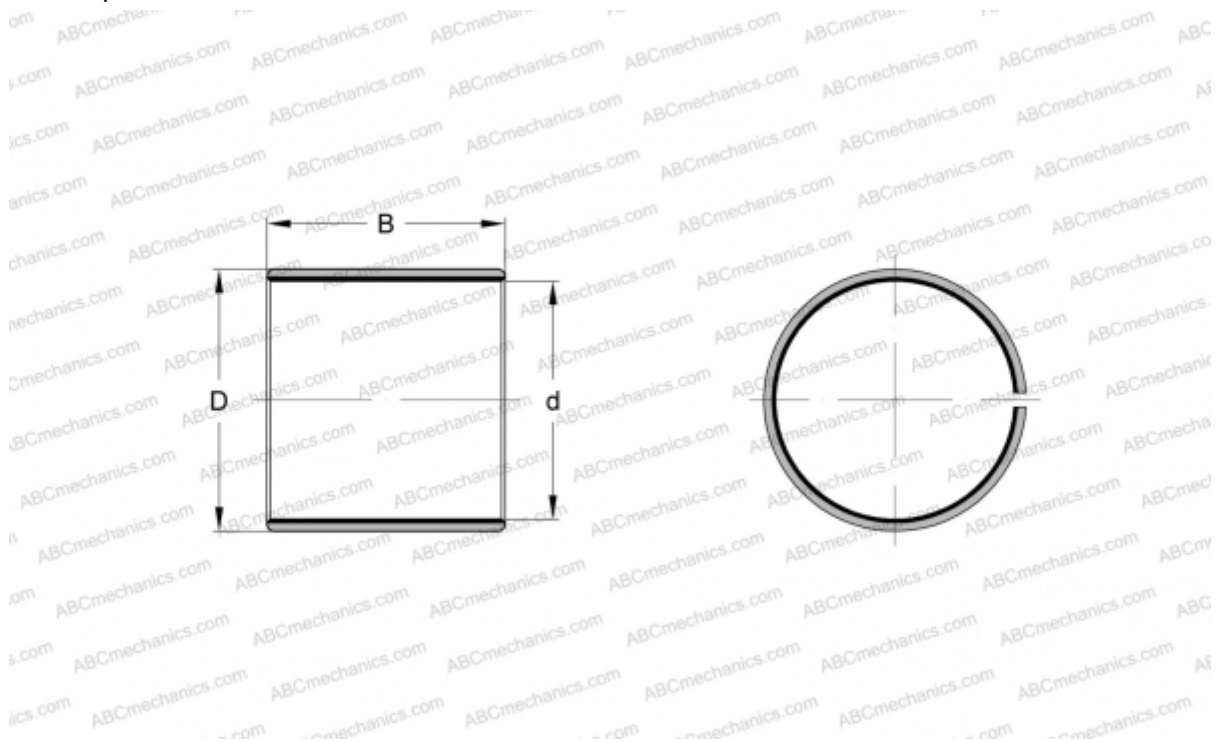

PCZ 0306 E SKF

Plain bushes

TYPE: Plain bearings, Bushings, thrust washers and strips, Bushings, Without flange, Maintenance-free, PTFE composite, inch size (SKF)

Technical specification

DIMENSIONS, MM

d	4,763
D	6,350
B	9,525