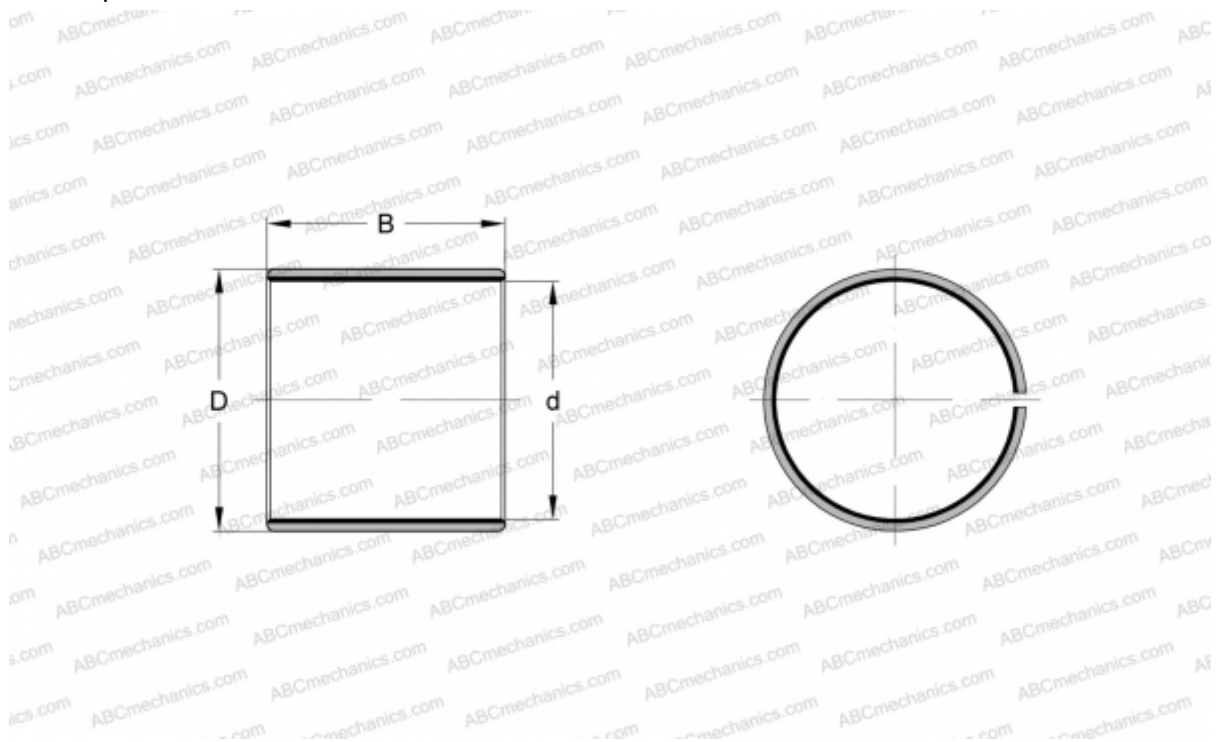

PCZ 0406 E SKF

Plain bushes

TYPE: Plain bearings, Bushings, thrust washers and strips, Bushings, Without flange, Maintenance-free, PTFE composite, inch size (SKF)

Technical specification

DIMENSIONS, MM

d	6,350
D	7,938
B	9,525

WEIGHT, KG 0,001

MANUFACTURER [SKF](#)

REPLACES

PCZ 0406 B