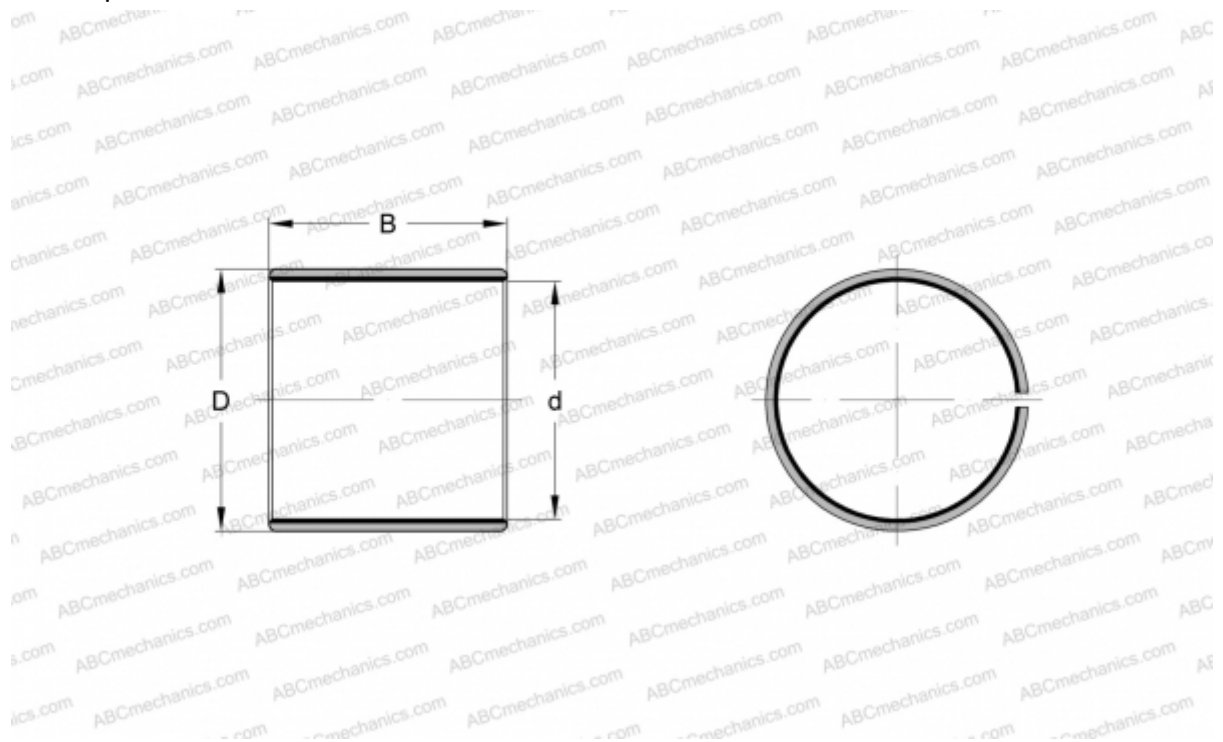

PCZ 0506 E SKF

Plain bushes

TYPE: Plain bearings, Bushings, thrust washers and strips, Bushings, Without flange, Maintenance-free, PTFE composite, inch size (SKF)

Technical specification

DIMENSIONS, MM

| | |
|---|-------|
| d | 7,938 |
| D | 9,525 |
| B | 9,525 |