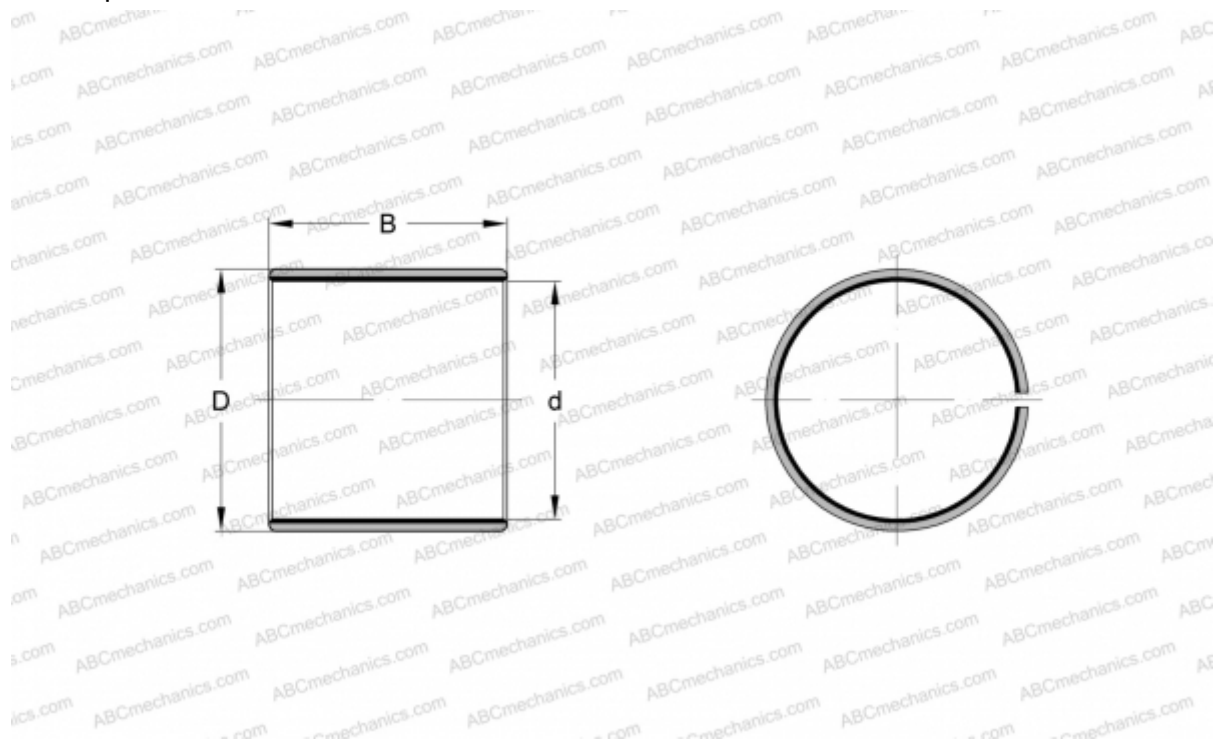

## PCZ 0608 E SKF

Plain bushes

TYPE: Plain bearings, Bushings, thrust washers and strips, Bushings, Without flange, Maintenance-free, PTFE composite, inch size (SKF)

#### DIMENSIONS, MM

d	9,525
D	11,906
B	12,700

**WEIGHT, KG** 0,004

**MANUFACTURER** [SKF](#)