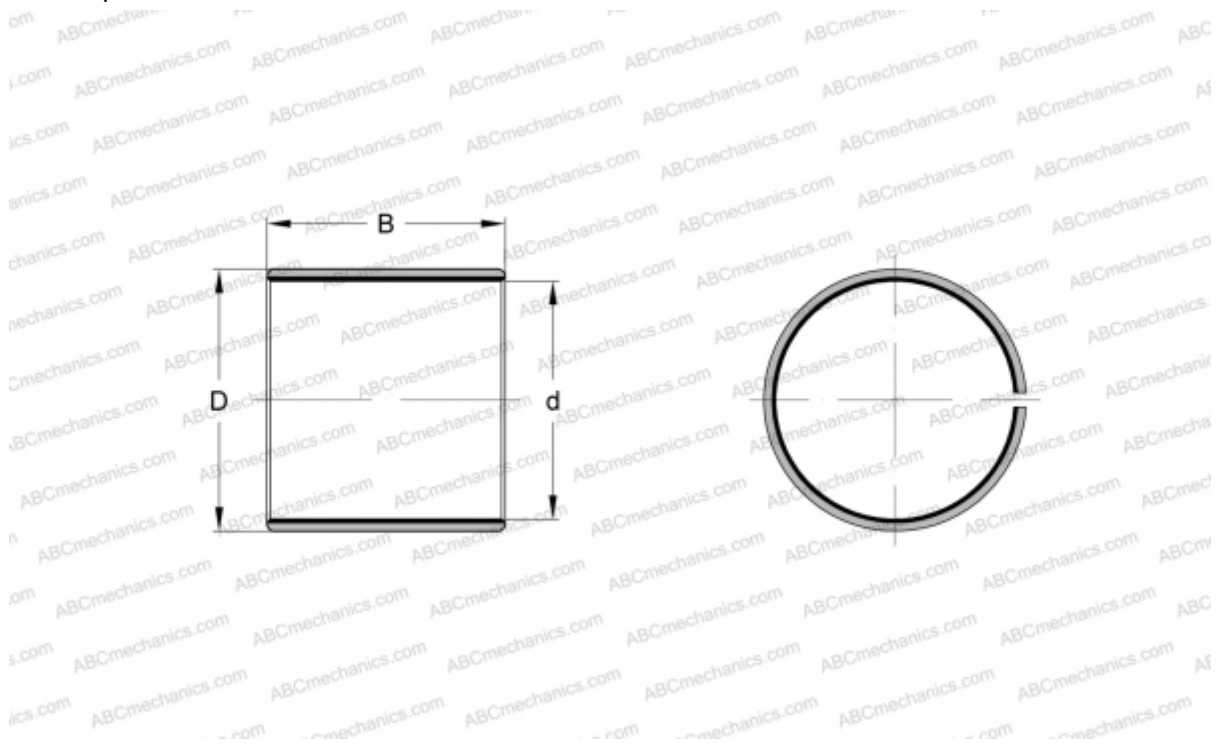

## PCZ 0806 E SKF

Plain bushes

TYPE: Plain bearings, Bushings, thrust washers and strips, Bushings, Without flange, Maintenance-free, PTFE composite, inch size (SKF)

#### DIMENSIONS, MM

d	12,700
D	15,081
B	9,525

**WEIGHT, KG** 0,004

**MANUFACTURER** [SKF](#)