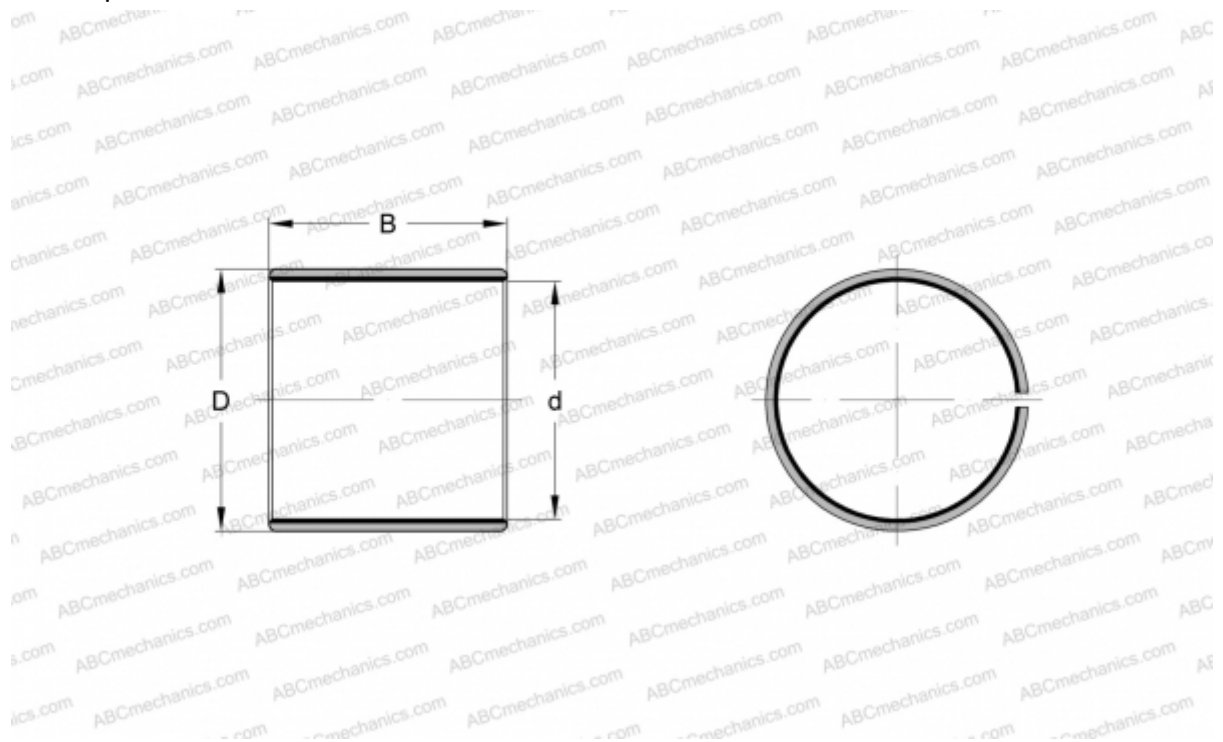

PCZ 1014 E SKF

Plain bushes

TYPE: Plain bearings, Bushings, thrust washers and strips, Bushings, Without flange, Maintenance-free, PTFE composite, inch size (SKF)

Technical specification

DIMENSIONS, MM

d	15,875
D	18,256
B	22,225

WEIGHT, KG 0,011

MANUFACTURER [SKF](#)

REPLACES

PCZ 1014 B