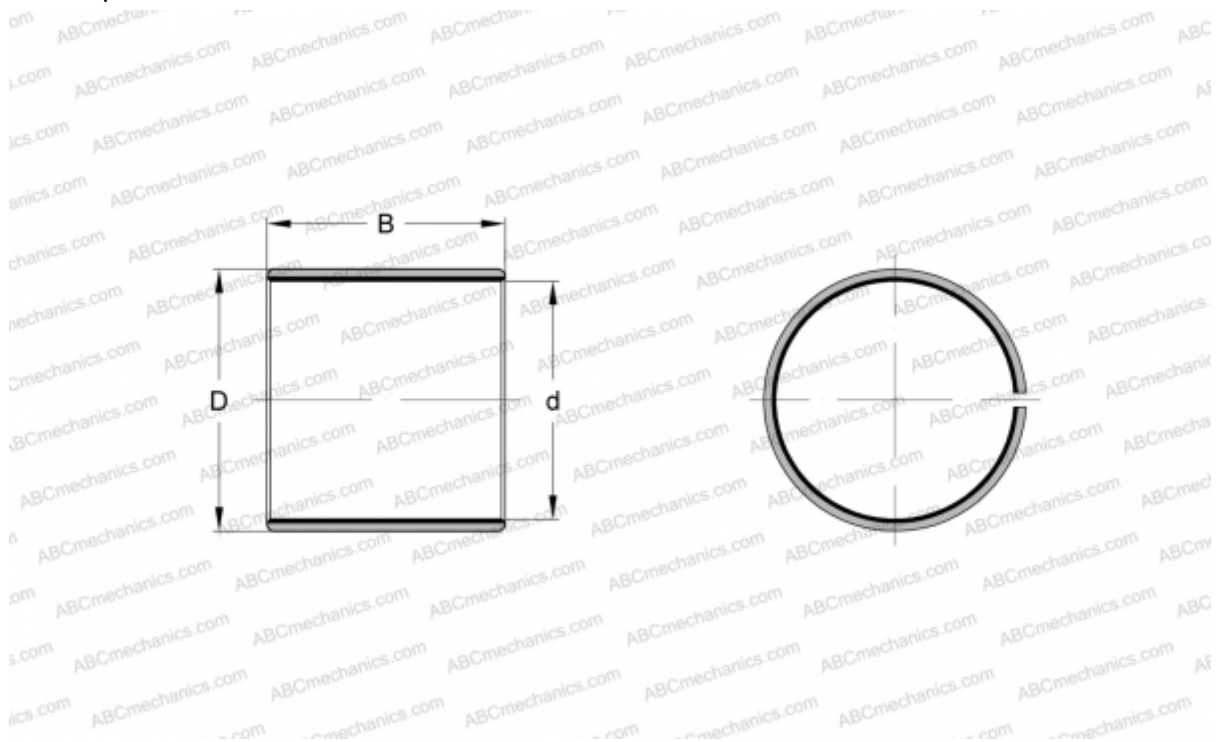

PCZ1216 E SKF

Plain bushes

TYPE: Plain bearings, Bushings, thrust washers and strips, Bushings, Without flange, Maintenance-free, PTFE composite, inch size (SKF)

Technical specification

DIMENSIONS, MM

d	19,050
D	22,225
B	25,400

WEIGHT, KG 0,020

MANUFACTURER [SKF](#)

REPLACES

PCZ1216 B