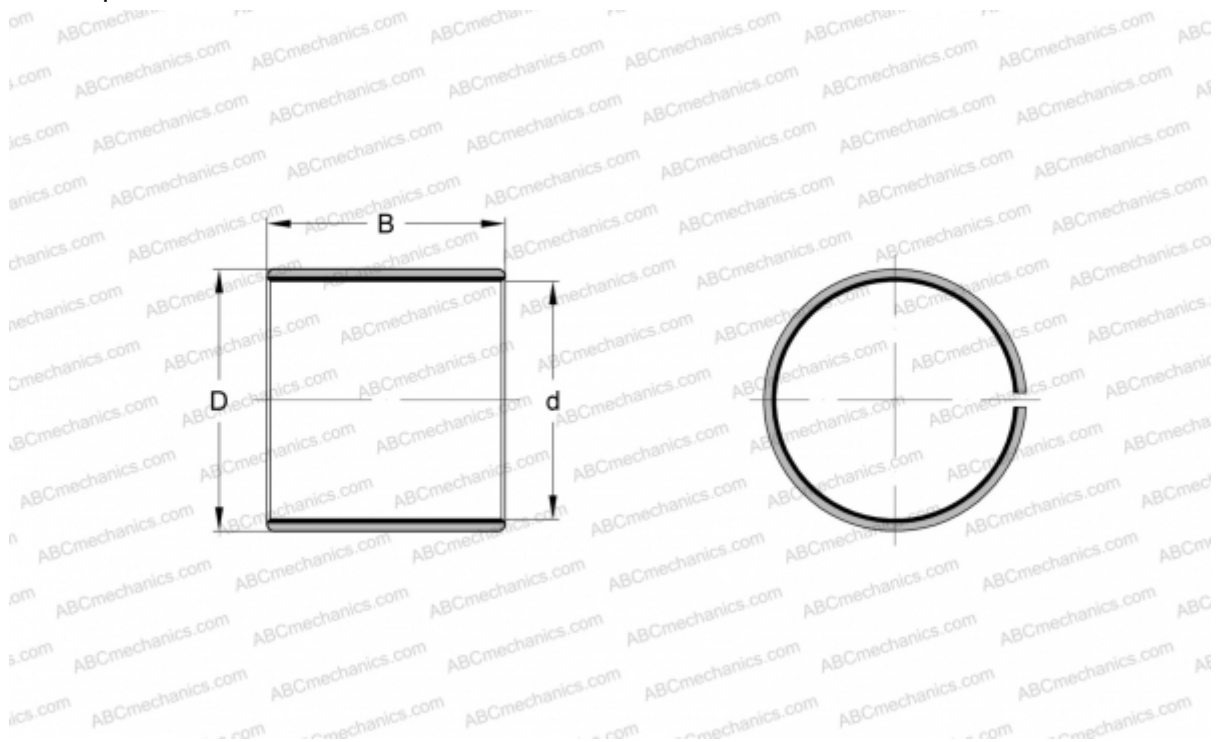

PCZ 1414 E SKF

Plain bushes

TYPE: Plain bearings, Bushings, thrust washers and strips, Bushings, Without flange, Maintenance-free, PTFE composite, inch size (SKF)

Technical specification

DIMENSIONS, MM

d	22,225
D	25,400
B	22,225

WEIGHT, KG 0,020

MANUFACTURER [SKF](#)

REPLACES

PCZ 1414 B