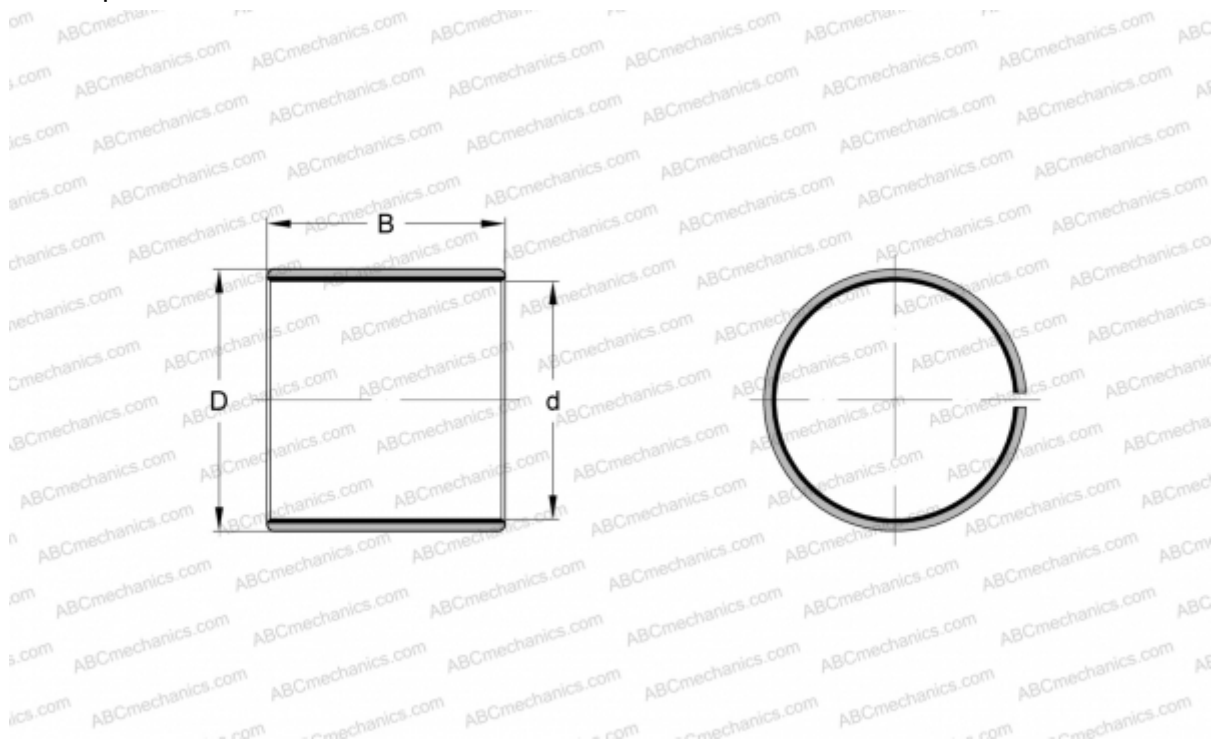

PCZ 1624 E SKF

Plain bushes

TYPE: Plain bearings, Bushings, thrust washers and strips, Bushings, Without flange, Maintenance-free, PTFE composite, inch size (SKF)

Technical specification

DIMENSIONS, MM

| | |
|---|--------|
| d | 25,400 |
| D | 28,575 |
| B | 38,100 |

WEIGHT, KG 0,038

MANUFACTURER [SKF](#)

REPLACES

PCZ 1624 B