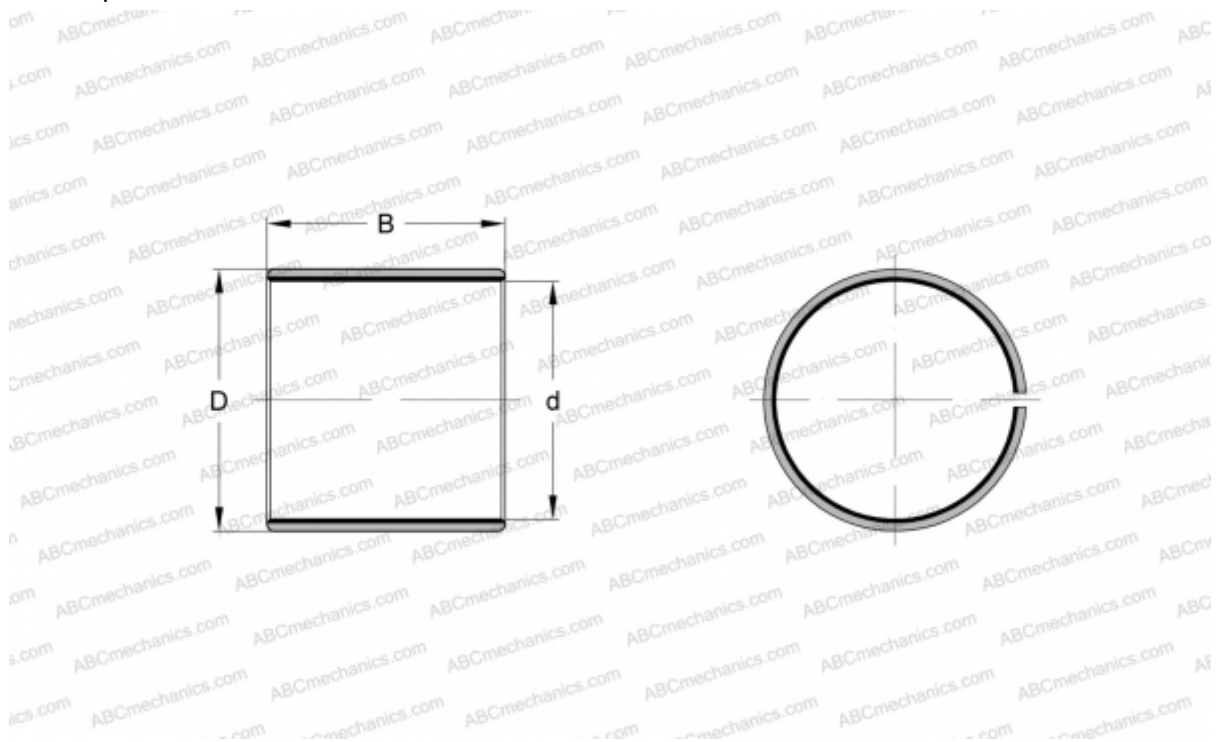

PCZ 2016 E SKF

Plain bushes

TYPE: Plain bearings, Bushings, thrust washers and strips, Bushings, Without flange, Maintenance-free, PTFE composite, inch size (SKF)

Technical specification

DIMENSIONS, MM

| | |
|---|--------|
| d | 31,750 |
| D | 35,719 |
| B | 25,400 |

WEIGHT, KG 0,040

MANUFACTURER [SKF](#)

REPLACES

PCZ 2016 B