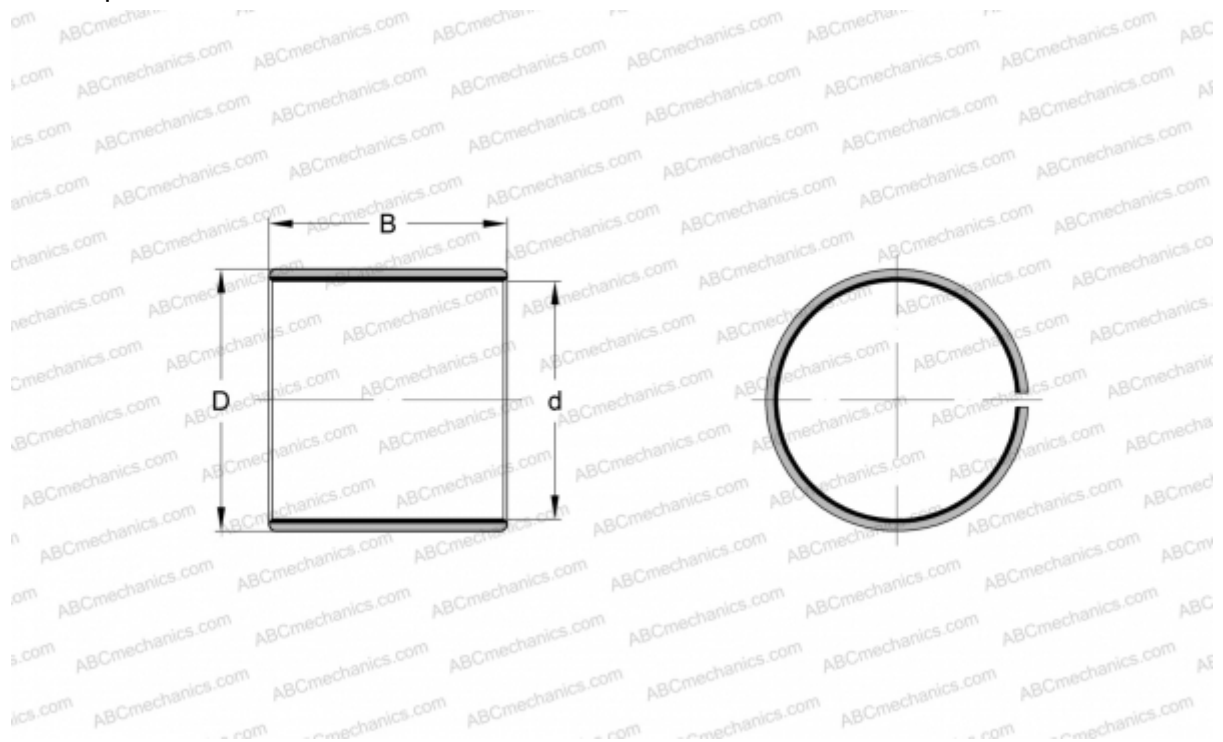

PCZ 2424 E SKF

Plain bushes

TYPE: Plain bearings, Bushings, thrust washers and strips, Bushings, Without flange, Maintenance-free, PTFE composite, inch size (SKF)

Technical specification

DIMENSIONS, MM

d	38,100
D	42,069
B	38,100

WEIGHT, KG 0,072

MANUFACTURER [SKF](#)

REPLACES

PCZ 2424 B