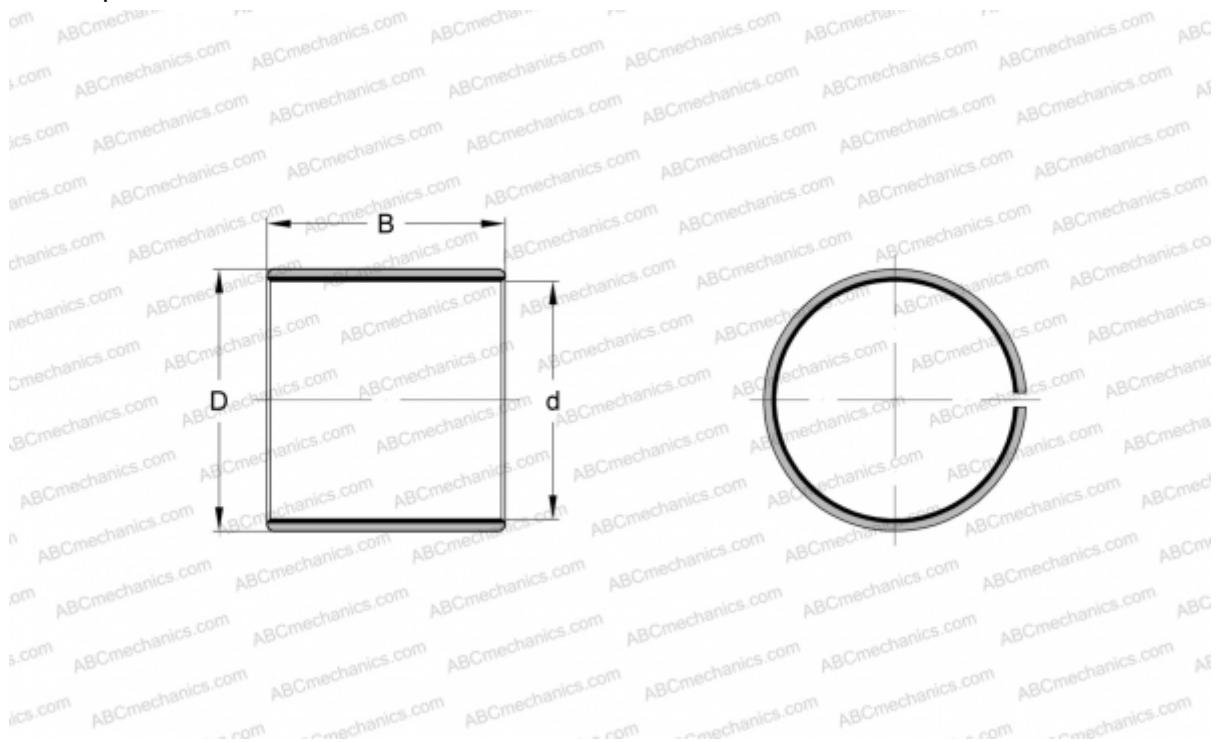

## PCZ 2624 E SKF

Plain bushes

TYPE: Plain bearings, Bushings, thrust washers and strips, Bushings, Without flange, Maintenance-free, PTFE composite, inch size (SKF)

#### DIMENSIONS, MM

d	41,275
D	45,244
B	38,100

**WEIGHT, KG** 0,078

**MANUFACTURER** [SKF](#)