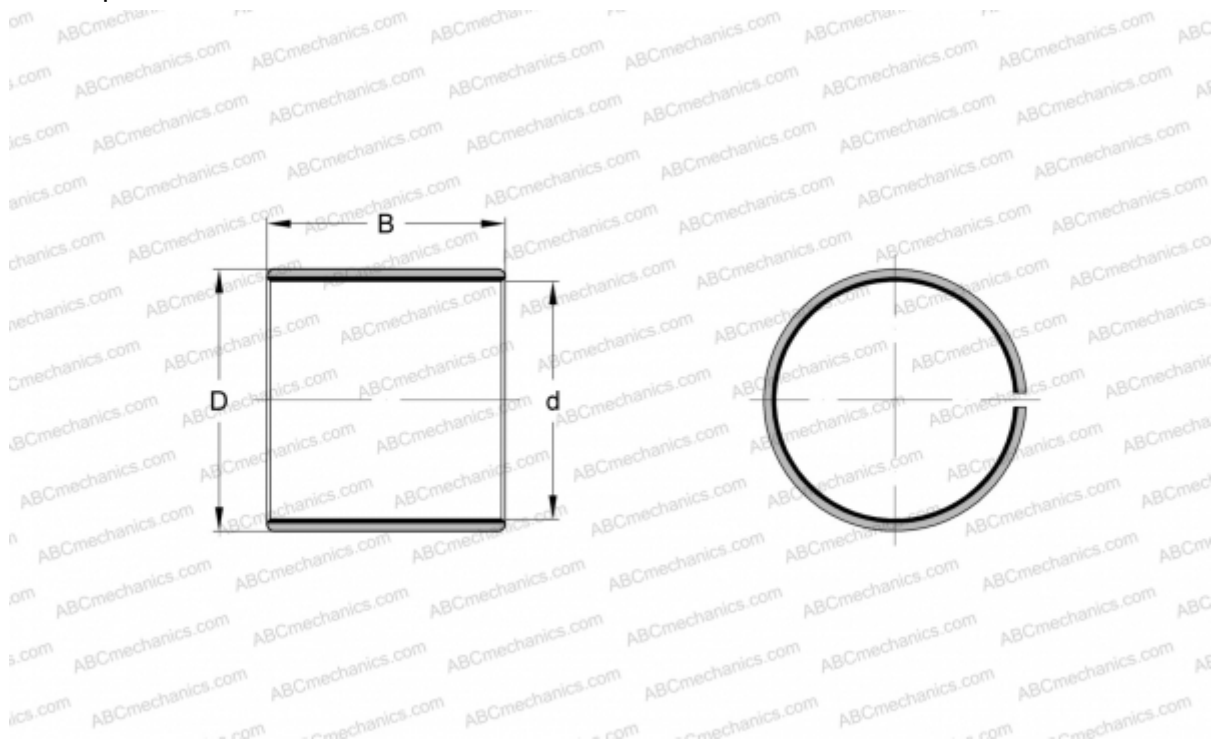

## PCZ 3216 E SKF

Plain bushes

TYPE: Plain bearings, Bushings, thrust washers and strips, Bushings, Without flange, Maintenance-free, PTFE composite, inch size (SKF)

#### DIMENSIONS, MM

d	50,800
D	55,563
B	25,400

**WEIGHT, KG** 0,077

**MANUFACTURER** [SKF](#)