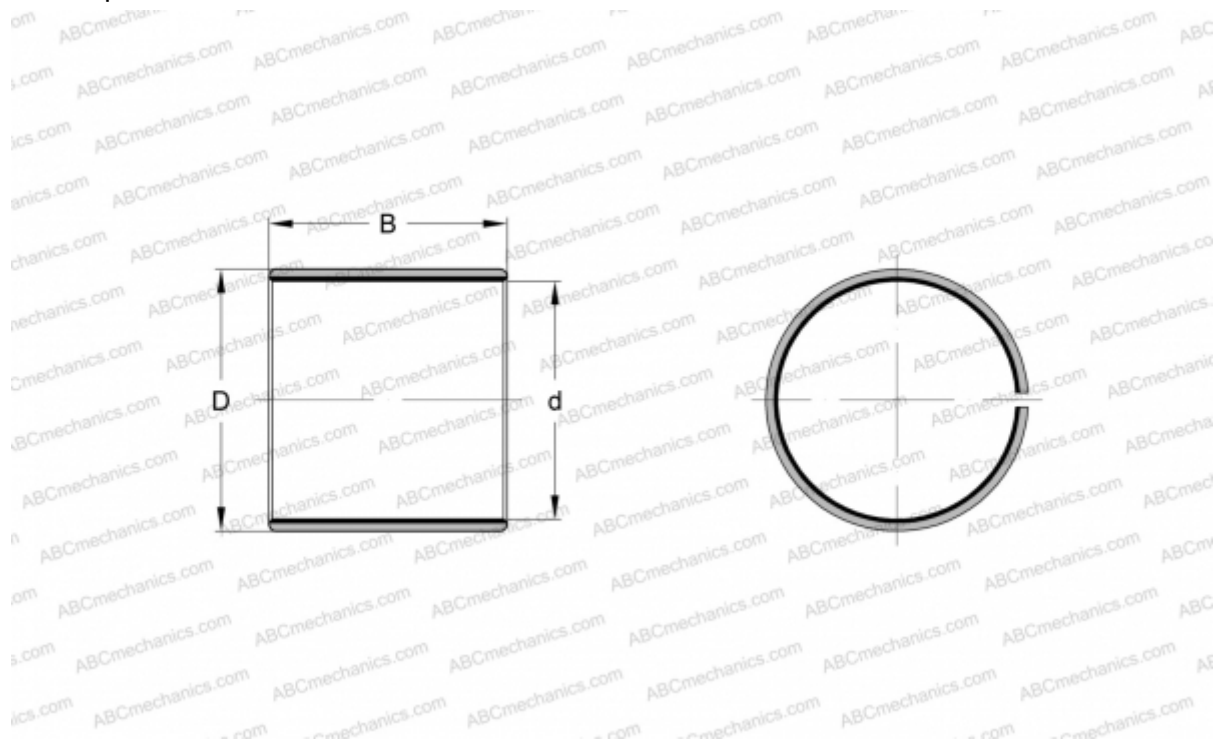

PCZ 3224E SKF

Plain bushes

TYPE: Plain bearings, Bushings, thrust washers and strips, Bushings, Without flange, Maintenance-free, PTFE composite, inch size (SKF)

Technical specification

DIMENSIONS, MM

d	50,800
D	55,563
B	38,100

WEIGHT, KG 0,115

MANUFACTURER [SKF](#)

REPLACES

PCZ 3224B