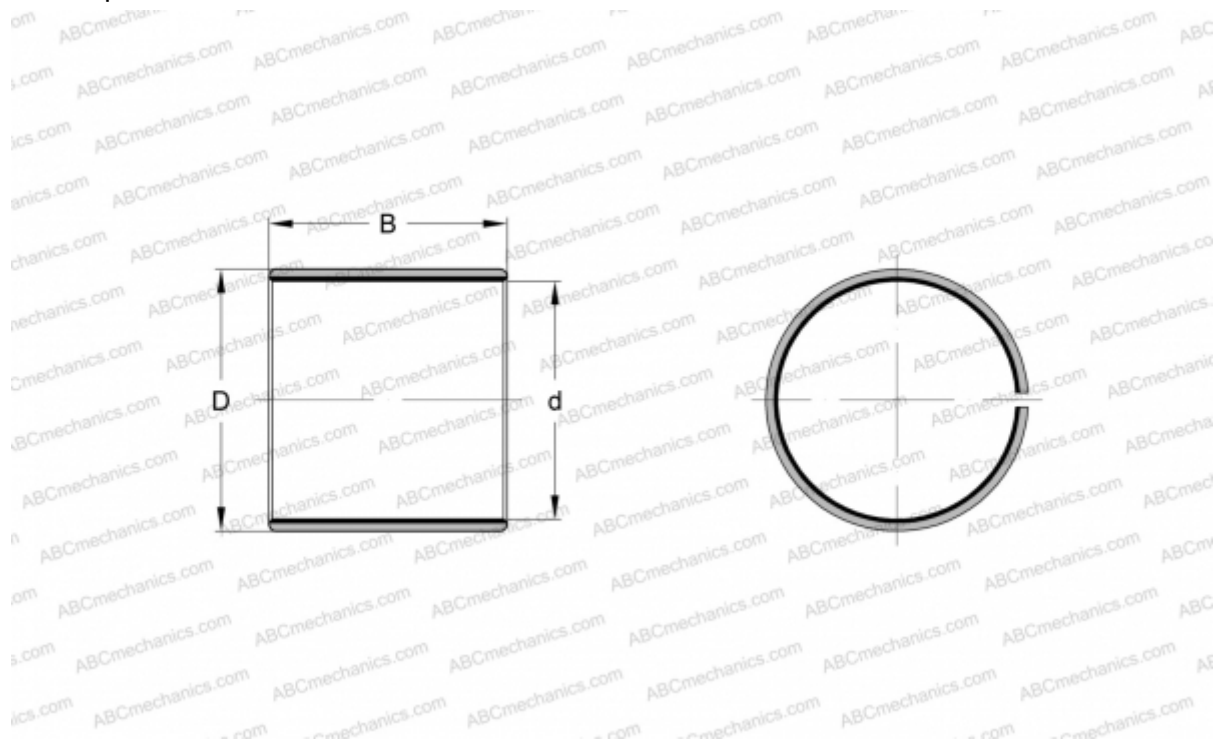

PCZ 4048 E SKF

Plain bushes

TYPE: Plain bearings, Bushings, thrust washers and strips, Bushings, Without flange, Maintenance-free, PTFE composite, inch size (SKF)

Technical specification

DIMENSIONS, MM

d	63,500
D	68,263
B	76,200

WEIGHT, KG 0,285

MANUFACTURER [SKF](#)

REPLACES

PCZ 4048 B