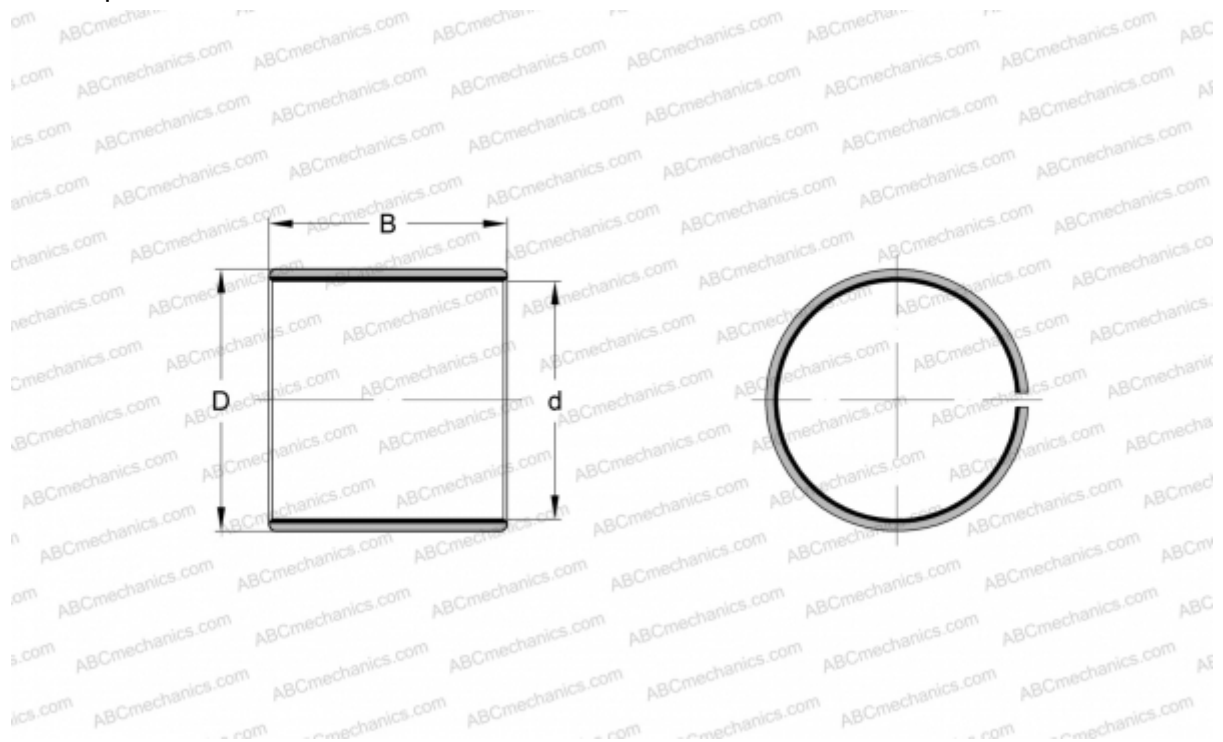

## PCZ 4848 E SKF

Plain bushes

TYPE: Plain bearings, Bushings, thrust washers and strips, Bushings, Without flange, Maintenance-free, PTFE composite, inch size (SKF)

#### DIMENSIONS, MM

|   |        |
|---|--------|
| d | 76,200 |
| D | 80,963 |
| B | 76,200 |

**WEIGHT, KG** 0,340

**MANUFACTURER** [SKF](#)