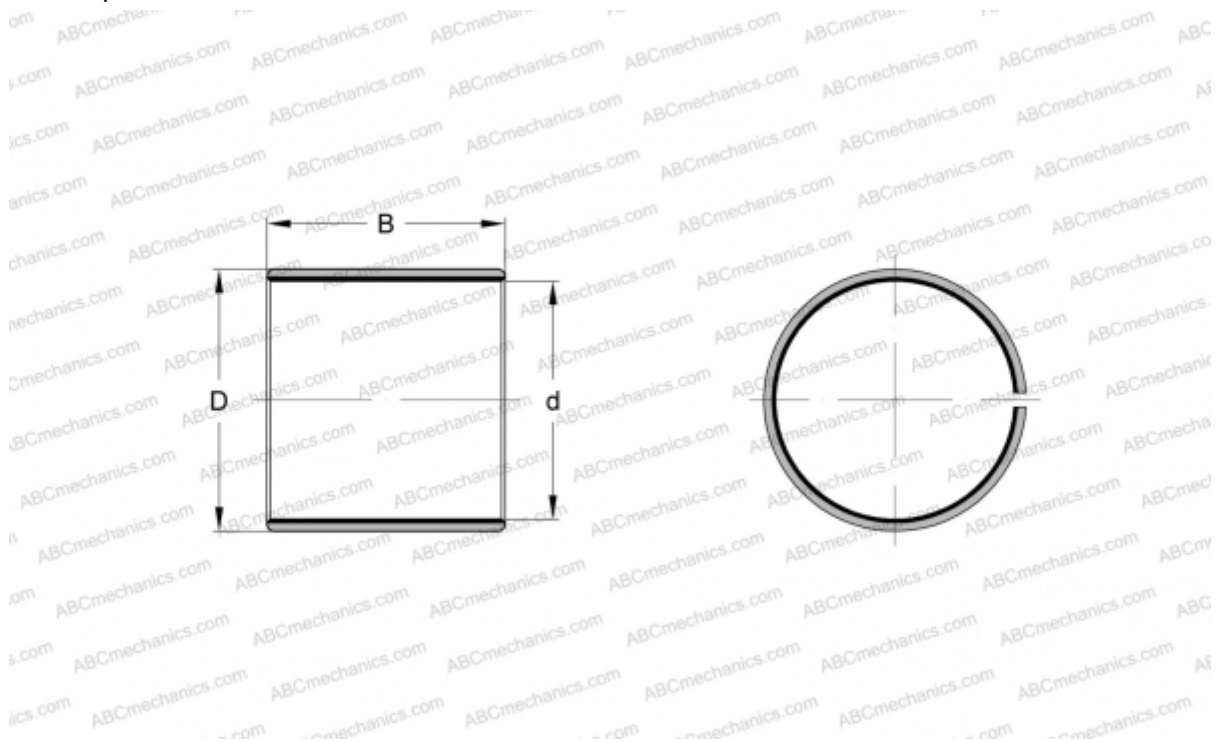

## PCZ 11260 E SKF

Plain bushes

TYPE: Plain bearings, Bushings, thrust washers and strips, Bushings, Without flange, Maintenance-free, PTFE composite, inch size (SKF)

#### DIMENSIONS, MM

d	177,800
D	182,563
B	95,250

**WEIGHT, KG** 0,975

**MANUFACTURER** [SKF](#)