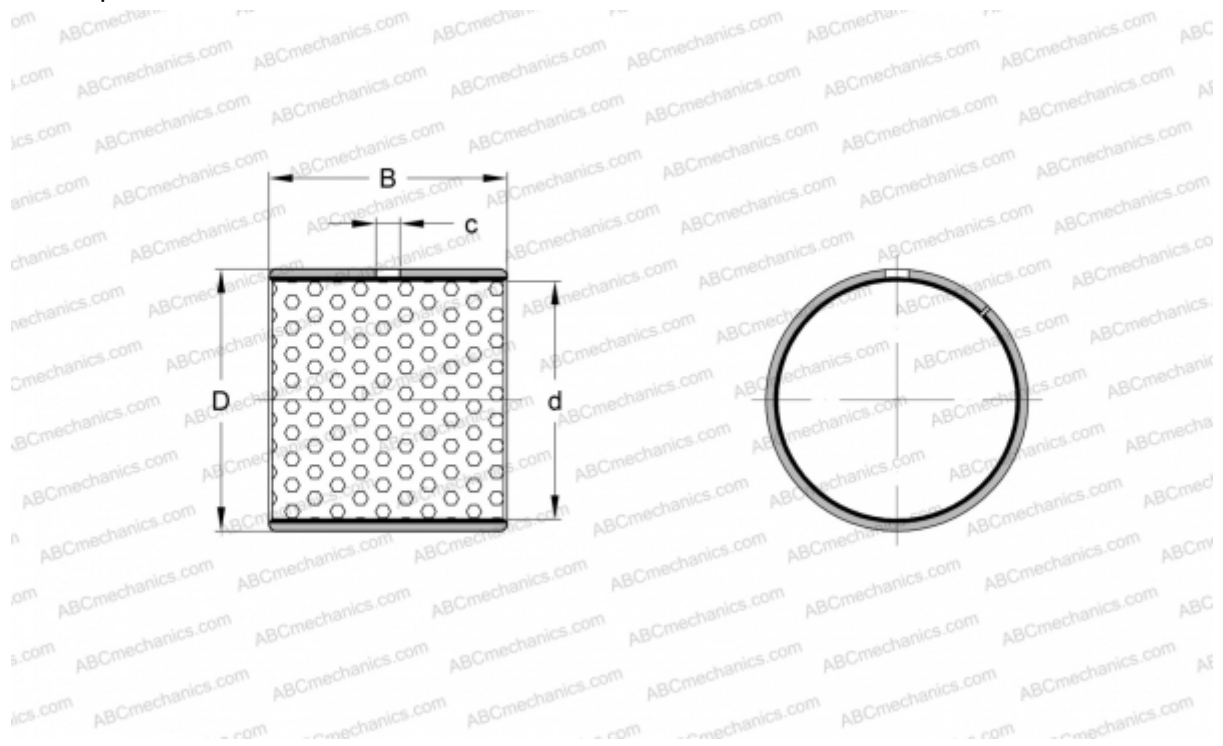

PCM 081012 M SKF

Plain bushes

TYPE: Plain bearings, Bushings, thrust washers and strips, Bushings, Without flange, Maintenance-free, POM composite (SKF)

Technical specification

DIMENSIONS, MM

d	8,000
D	10,000
B	12,000