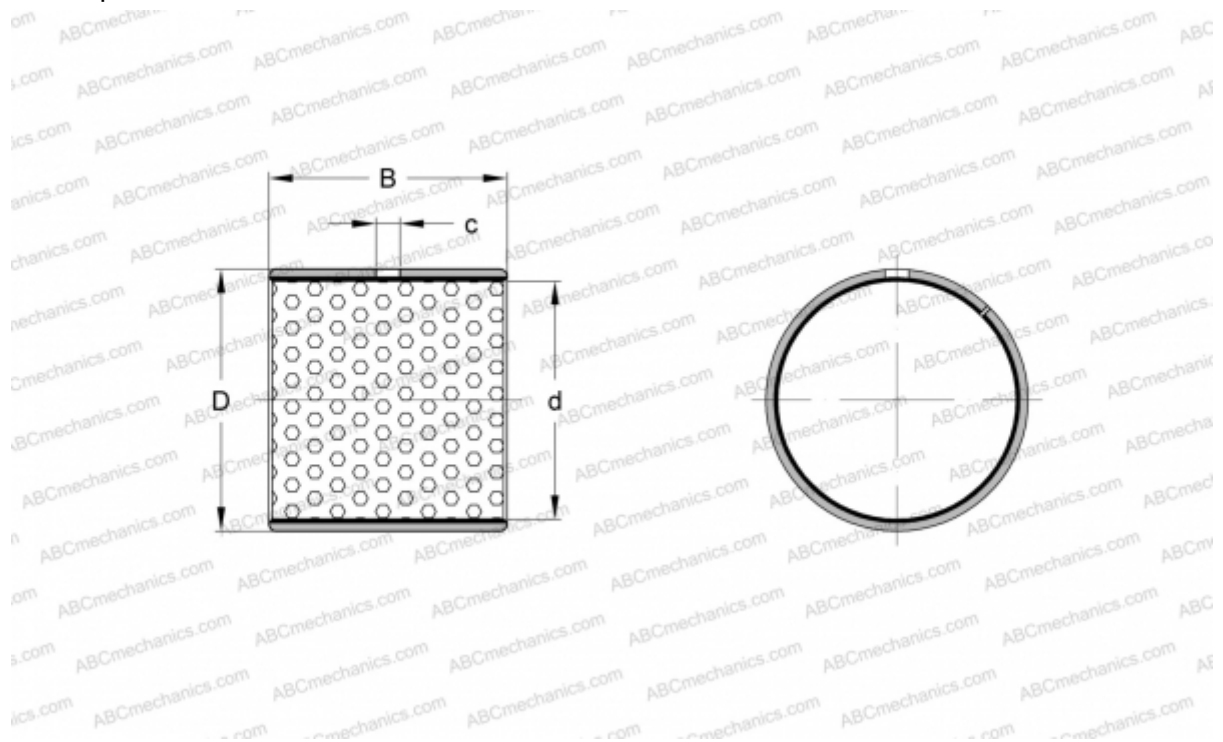

PCM 121420 M SKF

Plain bushes

TYPE: Plain bearings, Bushings, thrust washers and strips, Bushings, Without flange, Maintenance-free, POM composite (SKF)

Technical specification

DIMENSIONS, MM

d	12,000
D	14,000
B	20,000
c	3,000