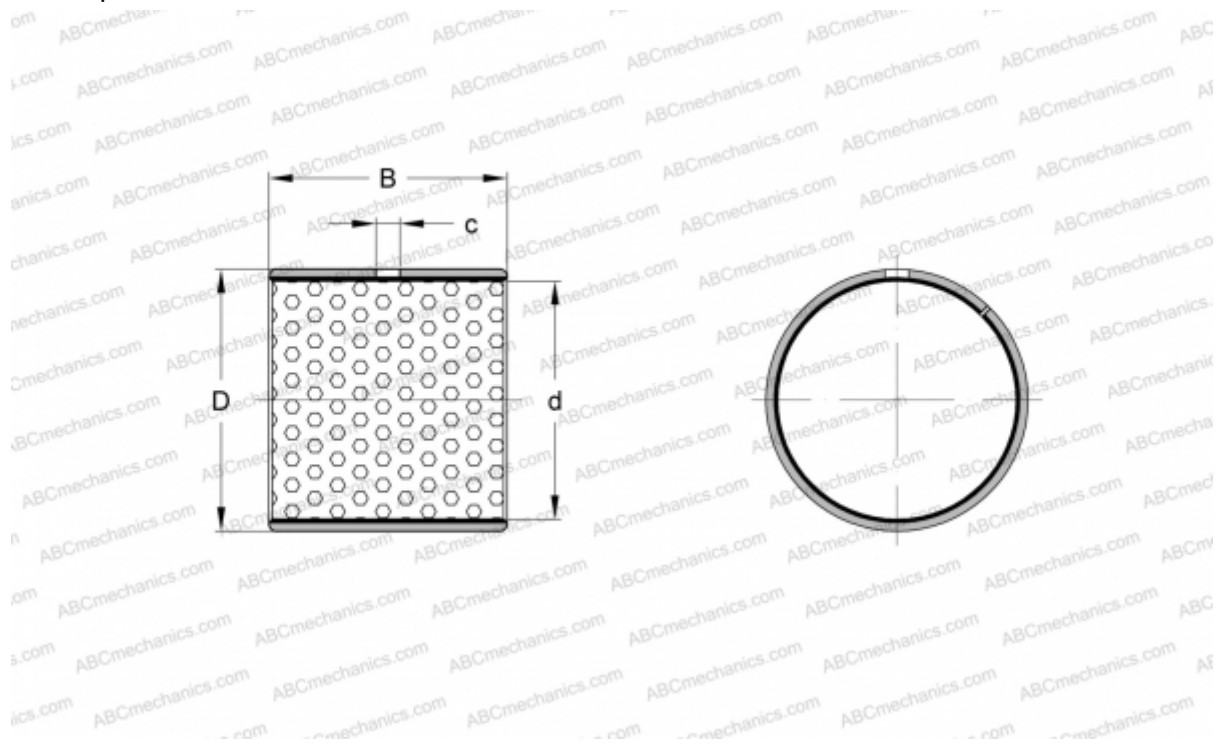

## PCM 131510 M SKF

Plain bushes

TYPE: Plain bearings, Bushings, thrust washers and strips, Bushings, Without flange, Maintenance-free, POM composite (SKF)

#### DIMENSIONS, MM

d	13,000
D	15,000
B	10,000

**WEIGHT, KG** 0,002

**MANUFACTURER** [SKF](#)