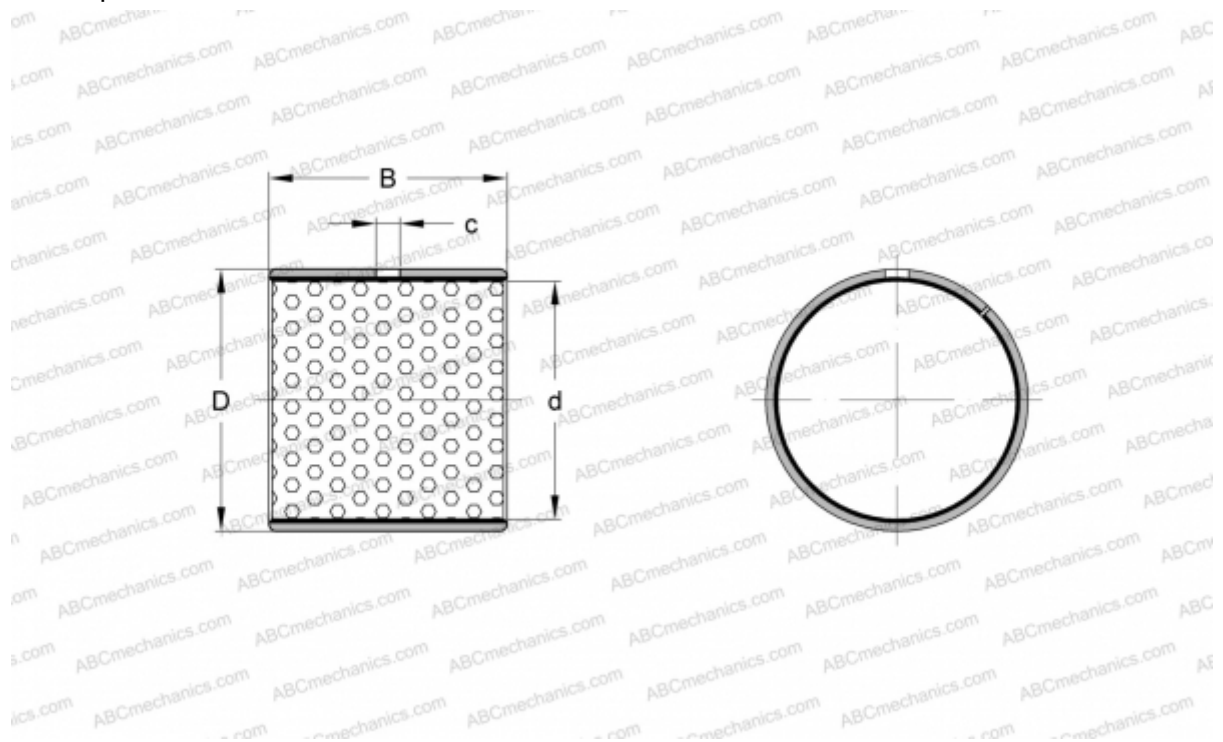

## PCM 141620 M SKF

Plain bushes

TYPE: Plain bearings, Bushings, thrust washers and strips, Bushings, Without flange, Maintenance-free, POM composite (SKF)

#### DIMENSIONS, MM

d	14,000
D	16,000
B	20,000
c	3,000

**WEIGHT, KG** 0,005

**MANUFACTURER** [SKF](#)