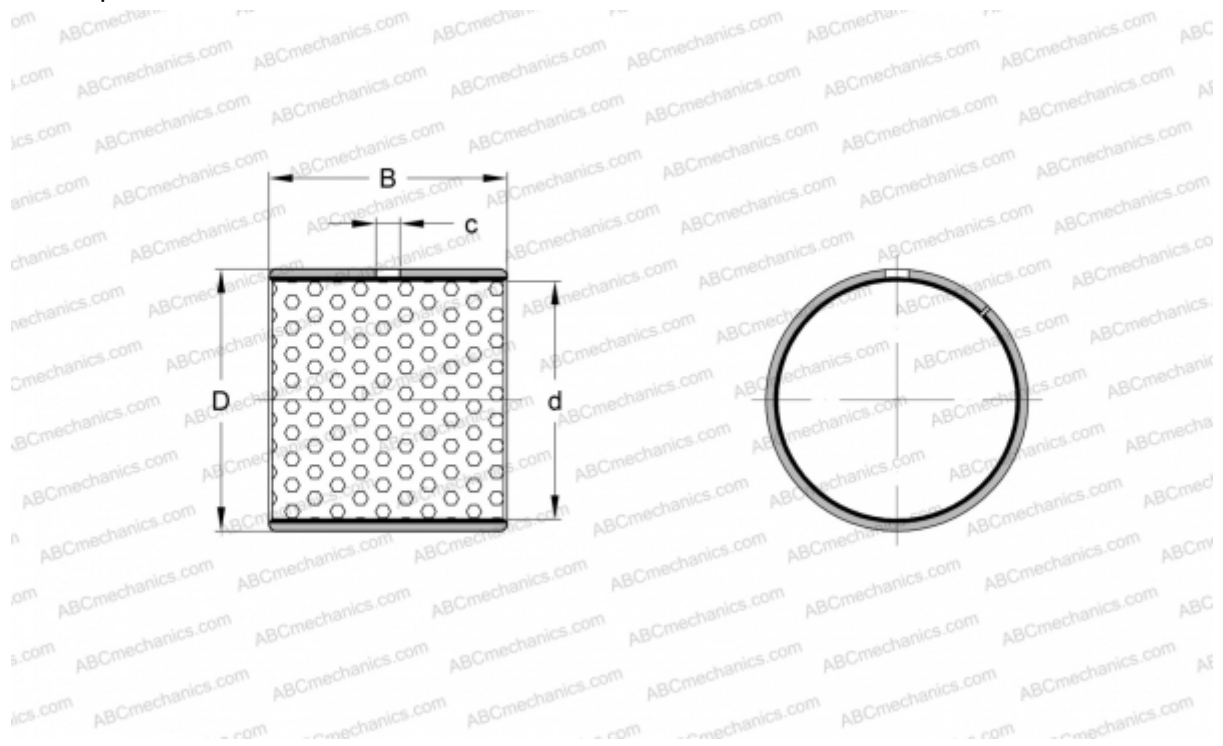

PCM 161815 M SKF

Plain bushes

TYPE: Plain bearings, Bushings, thrust washers and strips, Bushings, Without flange, Maintenance-free, POM composite (SKF)

Technical specification

DIMENSIONS, MM

d	16,000
D	18,000
B	15,000
c	3,000

WEIGHT, KG 0,005

MANUFACTURER [SKF](#)