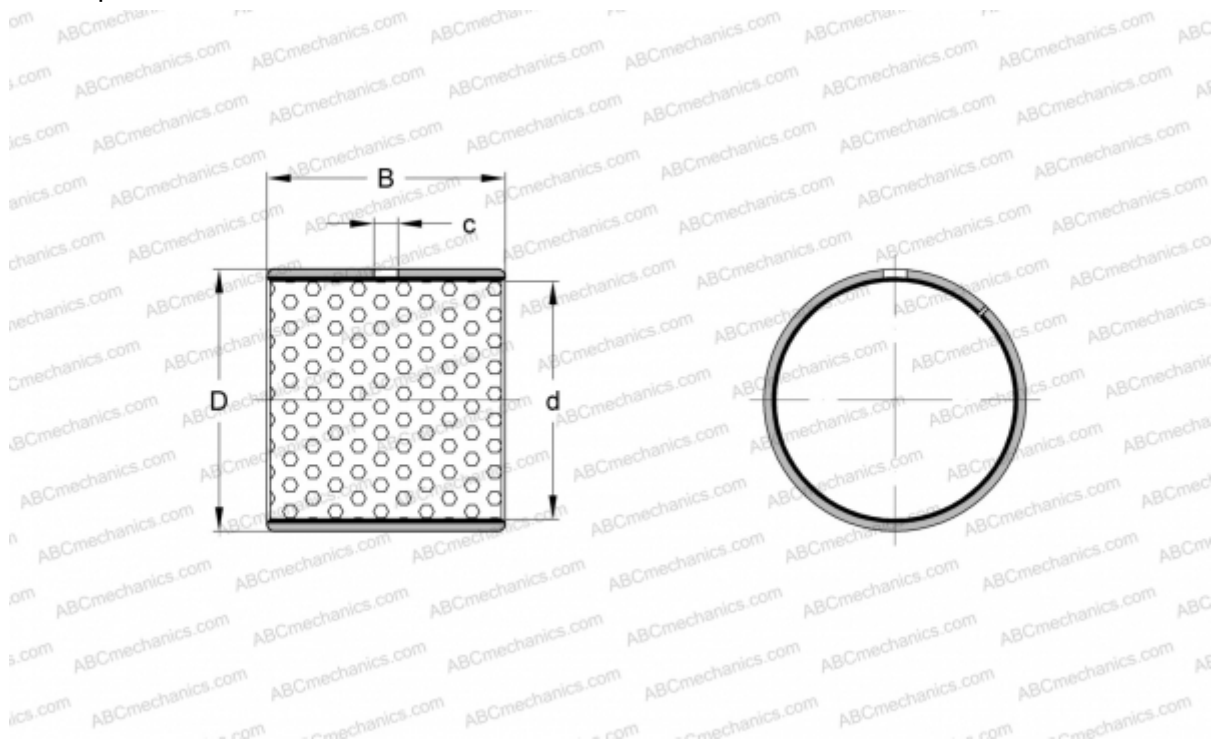

## PCM 222520 M SKF

Plain bushes

TYPE: Plain bearings, Bushings, thrust washers and strips, Bushings, Without flange, Maintenance-free, POM composite (SKF)

#### DIMENSIONS, MM

d	22,000
D	25,000
B	20,000
c	3,000

**WEIGHT, KG** 0,014

**MANUFACTURER** [SKF](#)