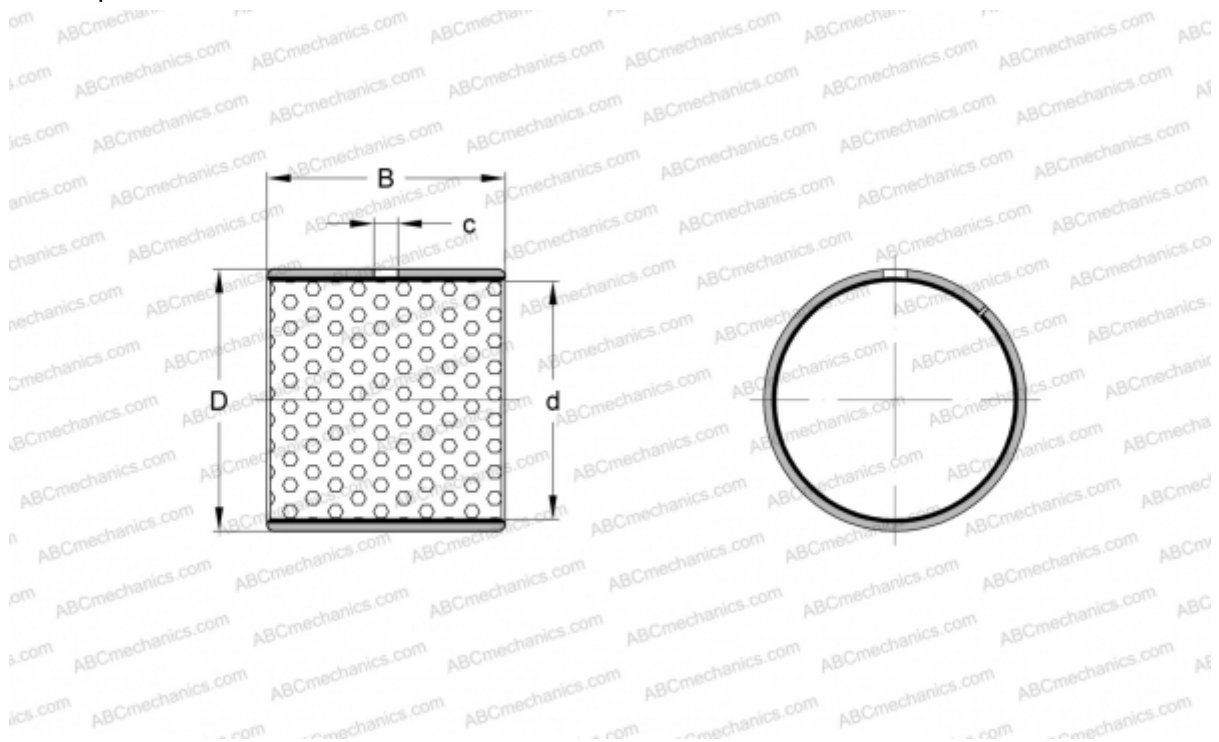

PCM 303420 M SKF

Plain bushes

TYPE: Plain bearings, Bushings, thrust washers and strips, Bushings, Without flange, Maintenance-free, POM composite (SKF)

Technical specification

DIMENSIONS, MM

d	30,000
D	34,000
B	20,000
c	4,000

WEIGHT, KG 0,027

MANUFACTURER [SKF](#)