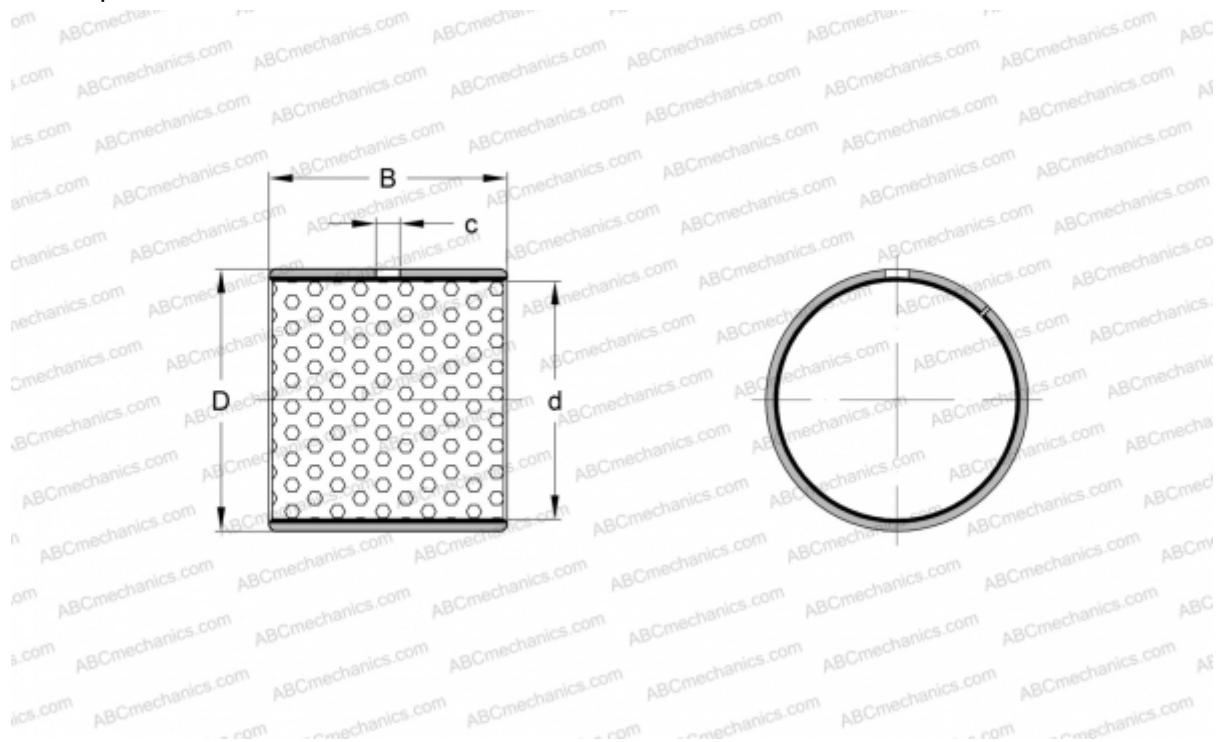

## PCM 303430 M SKF

Plain bushes

TYPE: Plain bearings, Bushings, thrust washers and strips, Bushings, Without flange, Maintenance-free, POM composite (SKF)

#### DIMENSIONS, MM

d	30,000
D	34,000
B	30,000
c	4,000

**WEIGHT, KG** 0,041

**MANUFACTURER** [SKF](#)