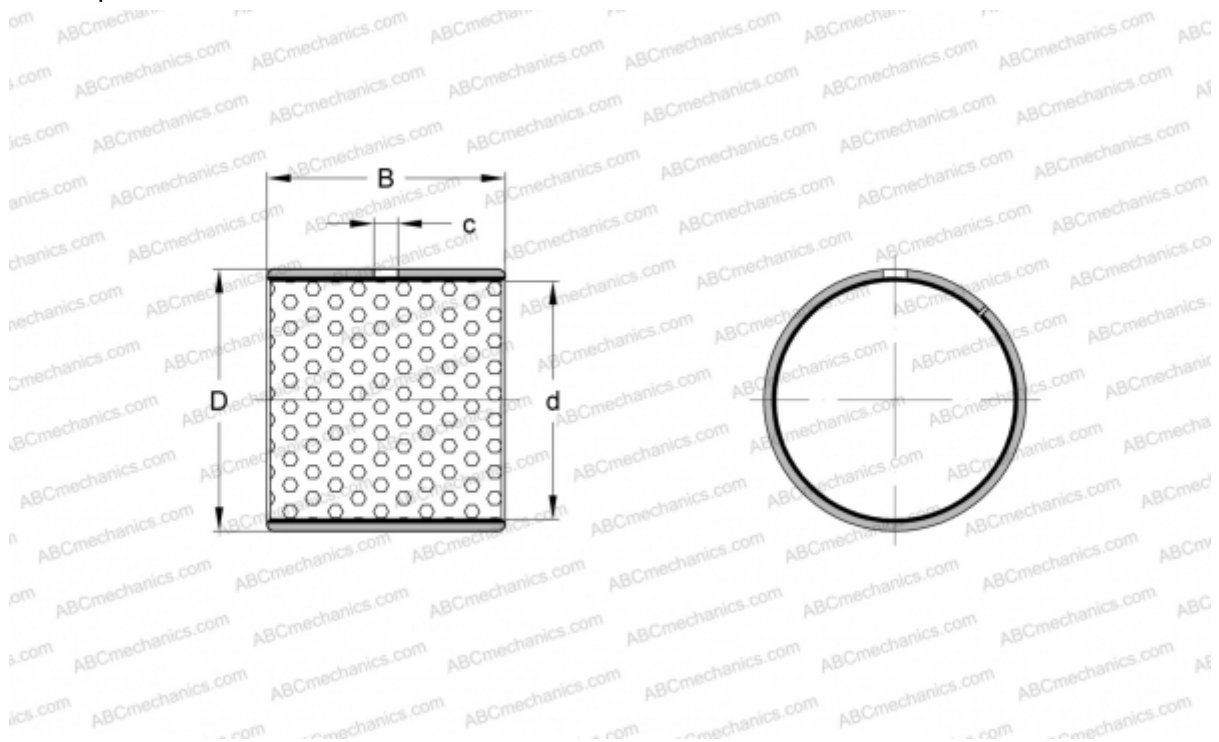

## PCM 303440 M SKF

Plain bushes

TYPE: Plain bearings, Bushings, thrust washers and strips, Bushings, Without flange, Maintenance-free, POM composite (SKF)

#### DIMENSIONS, MM

d	30,000
D	34,000
B	40,000
c	4,000

**WEIGHT, KG** 0,054

**MANUFACTURER** [SKF](#)