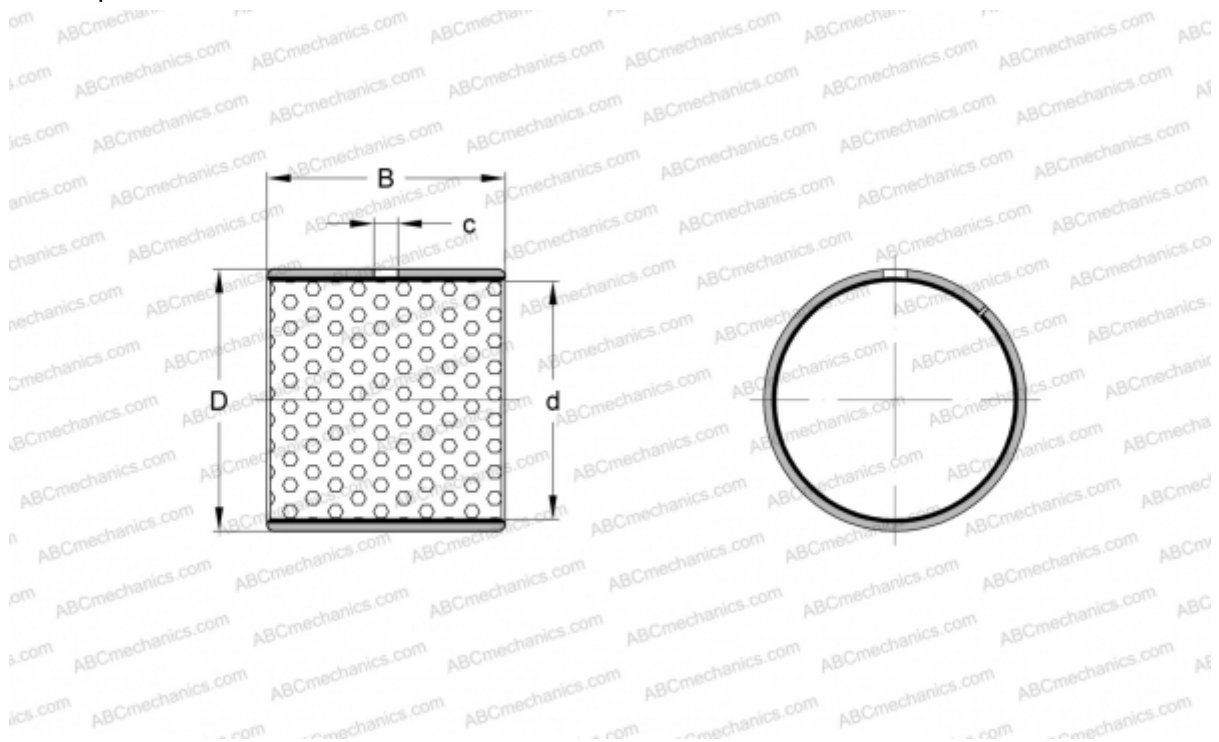

## PCM 353950 M SKF

Plain bushes

TYPE: Plain bearings, Bushings, thrust washers and strips, Bushings, Without flange, Maintenance-free, POM composite (SKF)

#### DIMENSIONS, MM

d	35,000
D	39,000
B	50,000
c	4,000

**WEIGHT, KG** 0,078

**MANUFACTURER** [SKF](#)