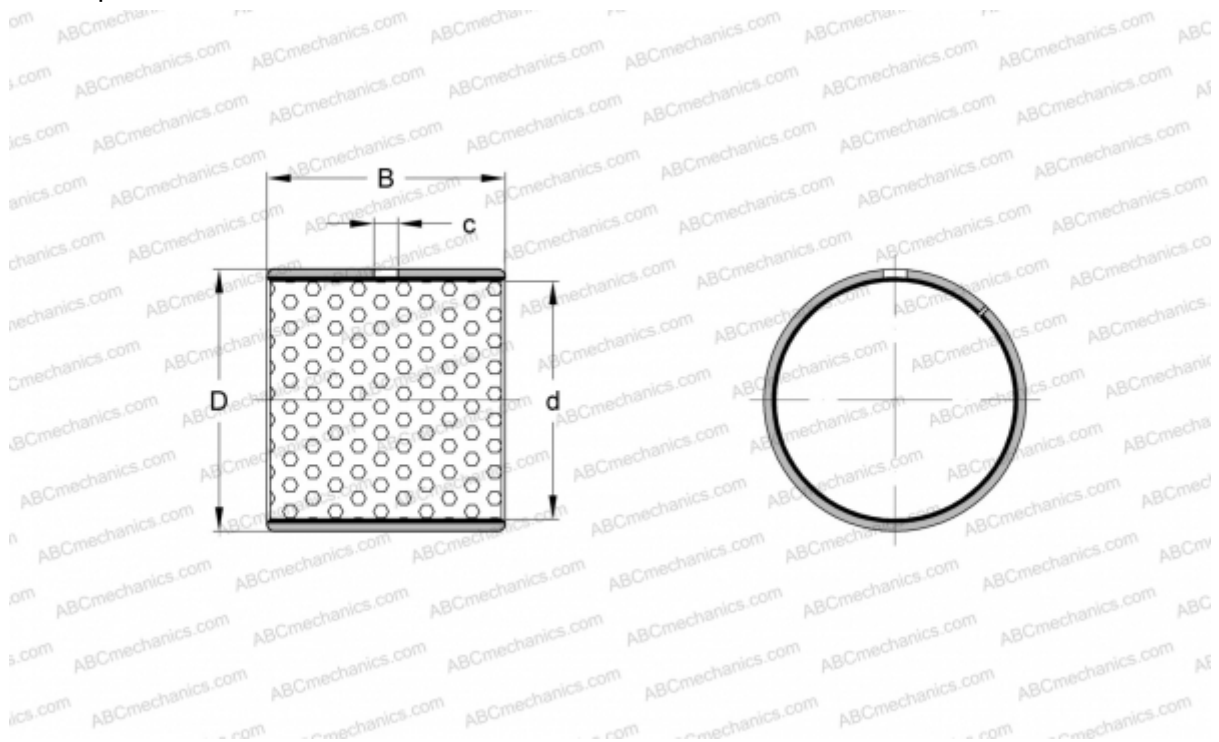

PCM 374030 M SKF

Plain bushes

TYPE: Plain bearings, Bushings, thrust washers and strips, Bushings, Without flange, Maintenance-free, POM composite (SKF)

Technical specification

DIMENSIONS, MM

d	37,000
D	40,000
B	30,000
c	4,000

WEIGHT, KG 0,035

MANUFACTURER [SKF](#)