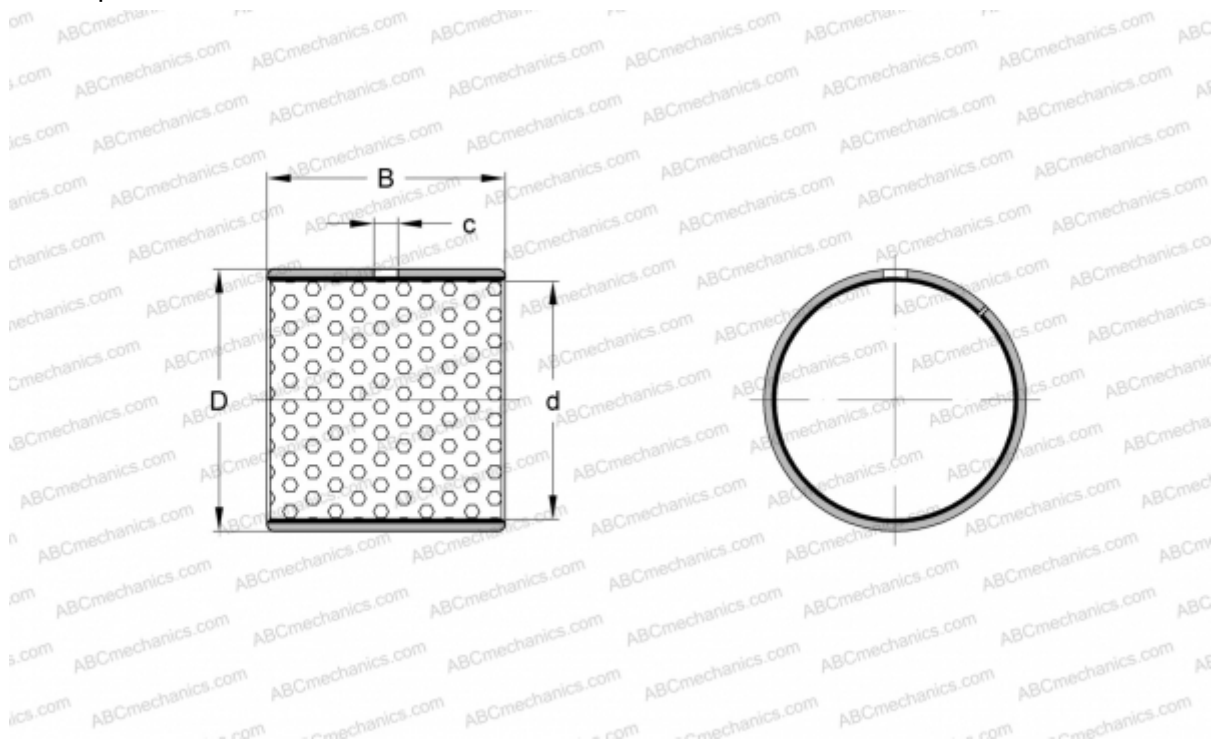

PCM 404430 M SKF

Plain bushes

TYPE: Plain bearings, Bushings, thrust washers and strips, Bushings, Without flange, Maintenance-free, POM composite (SKF)

Technical specification

DIMENSIONS, MM

d	40,000
D	44,000
B	30,000
c	4,000

WEIGHT, KG 0,053

MANUFACTURER [SKF](#)