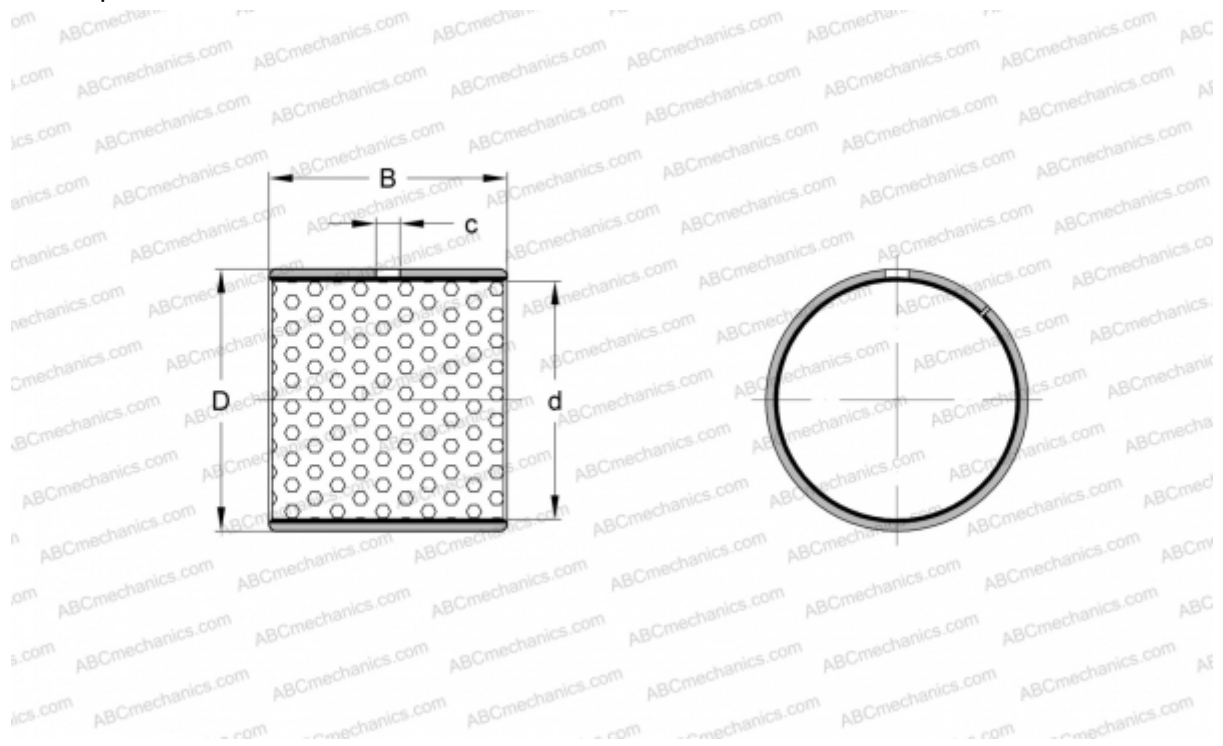

PCM 40440 M SKF

Plain bushes

TYPE: Plain bearings, Bushings, thrust washers and strips, Bushings, Without flange, Maintenance-free, POM composite (SKF)

Technical specification

DIMENSIONS, MM

d	40,000
D	44,000
B	40,000
c	4,000

WEIGHT, KG 0,066

MANUFACTURER [SKF](#)