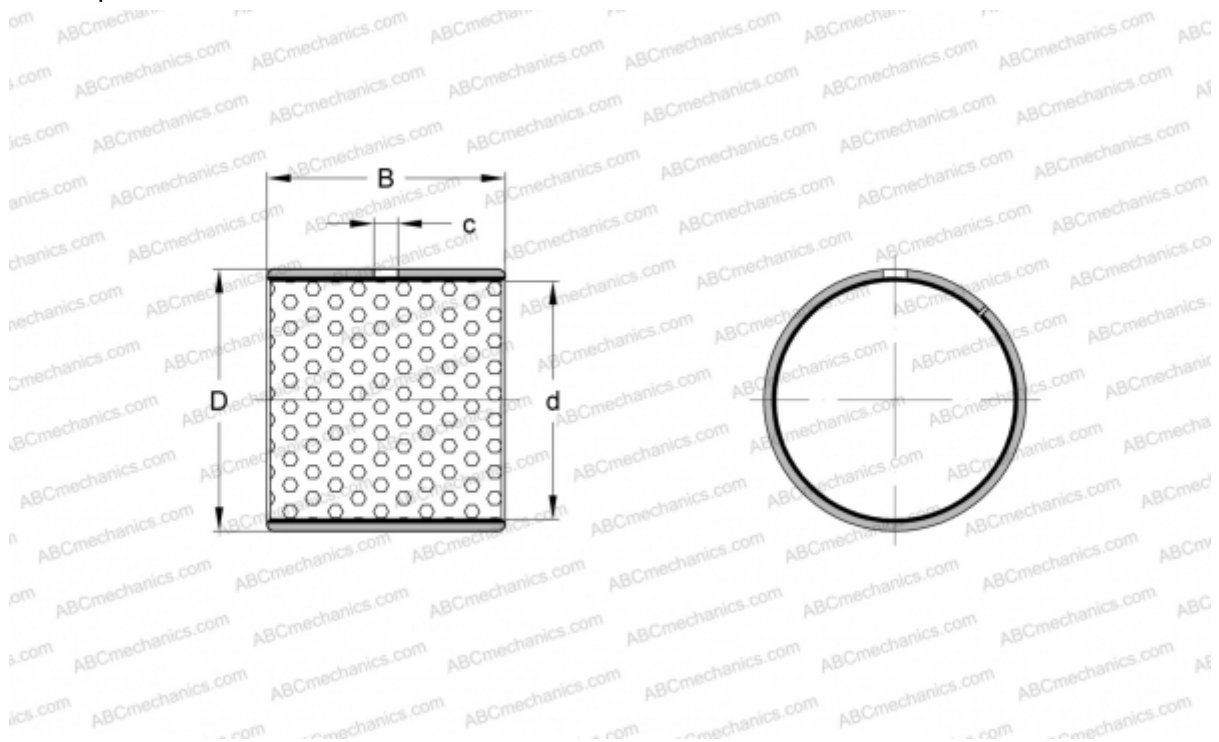

PCM 404450 M SKF

Plain bushes

TYPE: Plain bearings, Bushings, thrust washers and strips, Bushings, Without flange, Maintenance-free, POM composite (SKF)

Technical specification

DIMENSIONS, MM

d	40,000
D	44,000
B	50,000
c	4,000

WEIGHT, KG 0,089

MANUFACTURER [SKF](#)