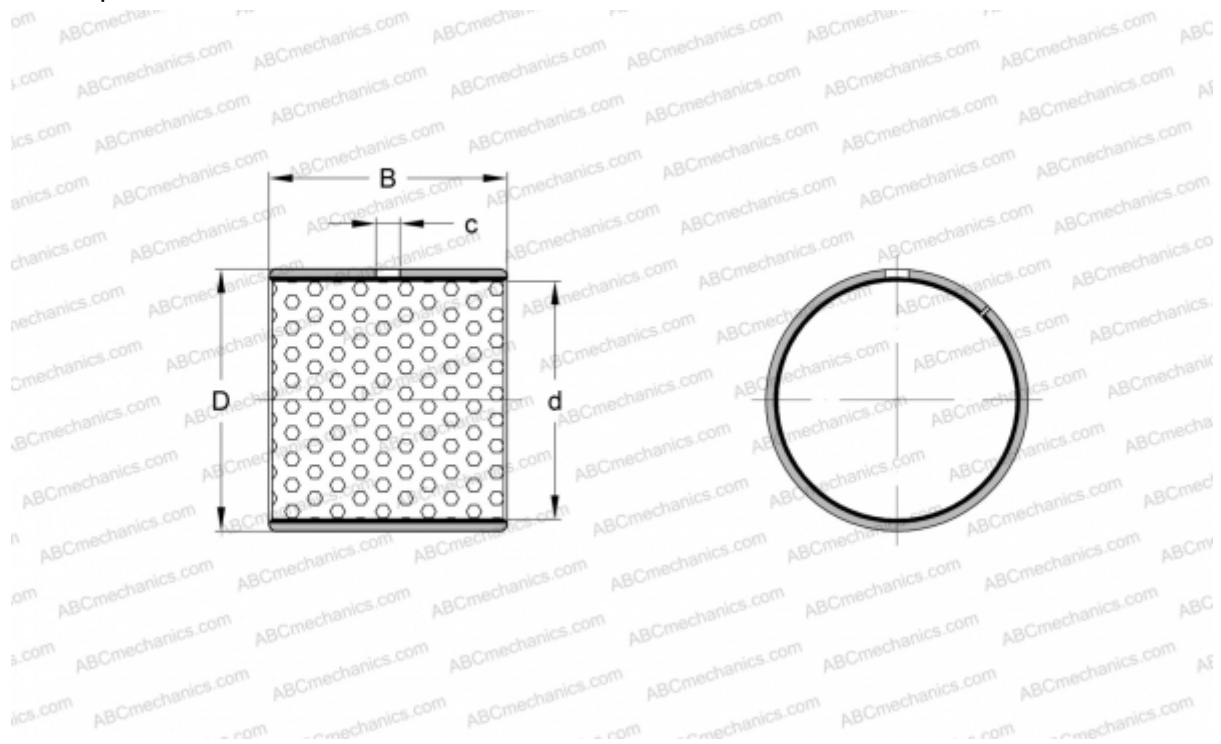

PCM 455020 M SKF

Plain bushes

TYPE: Plain bearings, Bushings, thrust washers and strips, Bushings, Without flange, Maintenance-free, POM composite (SKF)

Technical specification

DIMENSIONS, MM

d	45,000
D	50,000
B	20,000
c	5,000

WEIGHT, KG 0,052

MANUFACTURER [SKF](#)