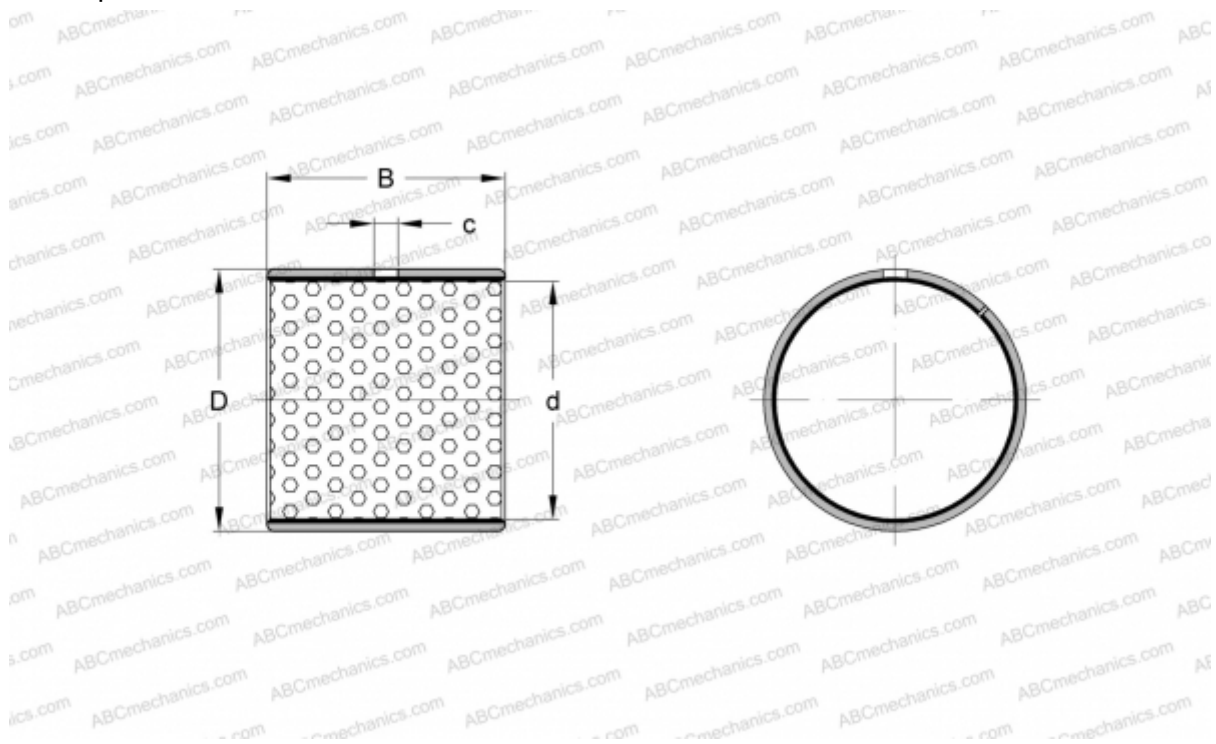

PCM 556030 M SKF

Plain bushes

TYPE: Plain bearings, Bushings, thrust washers and strips, Bushings, Without flange, Maintenance-free, POM composite (SKF)

Technical specification

DIMENSIONS, MM

d	55,000
D	60,000
B	30,000
c	6,000

WEIGHT, KG 0,094

MANUFACTURER [SKF](#)