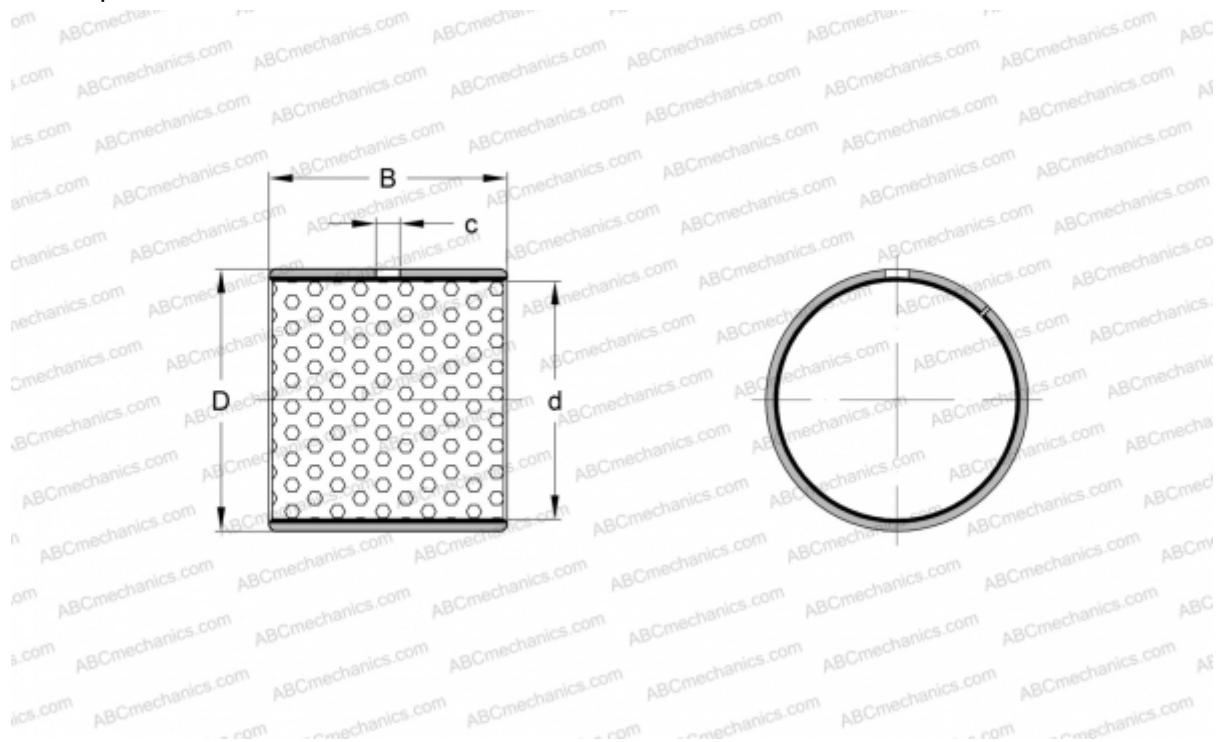

PCM 606540 M SKF

Plain bushes

TYPE: Plain bearings, Bushings, thrust washers and strips, Bushings, Without flange, Maintenance-free, POM composite (SKF)

Technical specification

DIMENSIONS, MM

d	60,000
D	65,000
B	40,000
c	6,000

WEIGHT, KG 0,135

MANUFACTURER [SKF](#)