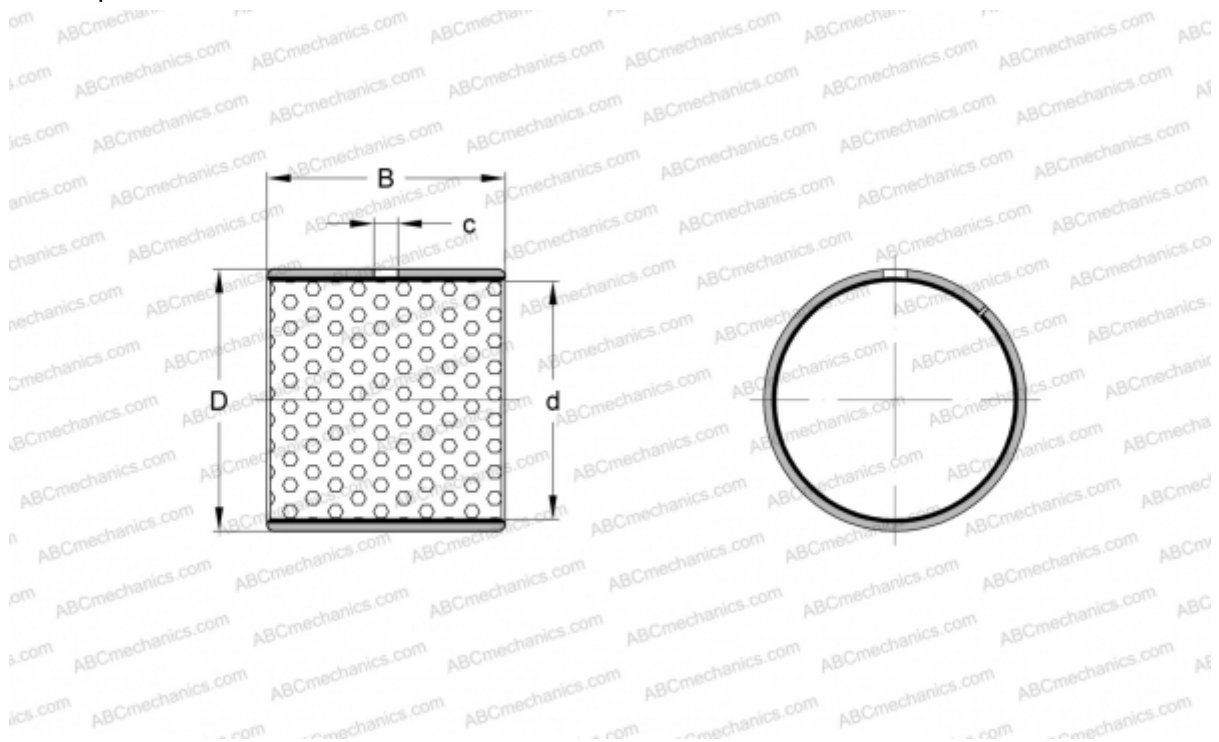

PCM 606560 M SKF

Plain bushes

TYPE: Plain bearings, Bushings, thrust washers and strips, Bushings, Without flange, Maintenance-free, POM composite (SKF)

Technical specification

DIMENSIONS, MM

d	60,000
D	65,000
B	60,000
c	6,000

WEIGHT, KG 0,205

MANUFACTURER [SKF](#)