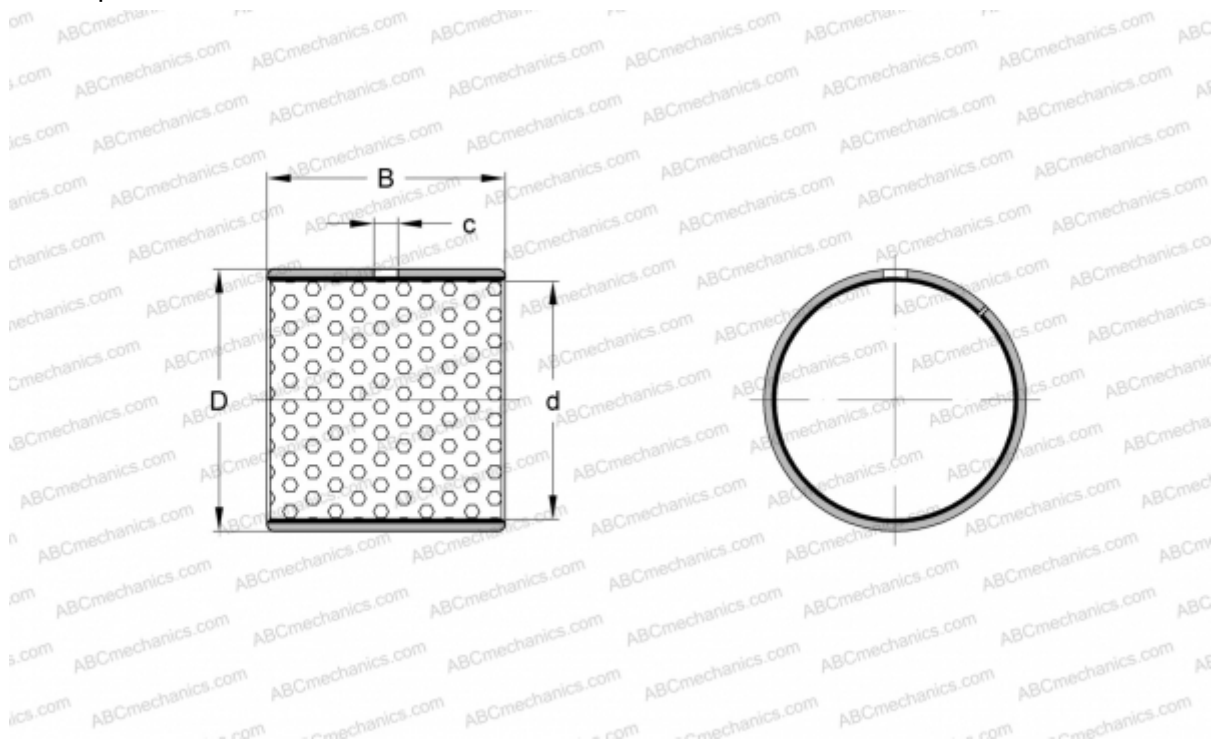

PCM 10010530 M SKF

Plain bushes

TYPE: Plain bearings, Bushings, thrust washers and strips, Bushings, Without flange, Maintenance-free, POM composite (SKF)

Technical specification

DIMENSIONS, MM

| | |
|---|---------|
| d | 100,000 |
| D | 105,000 |
| B | 30,000 |
| c | 6,000 |

WEIGHT, KG 0,170

MANUFACTURER [SKF](#)