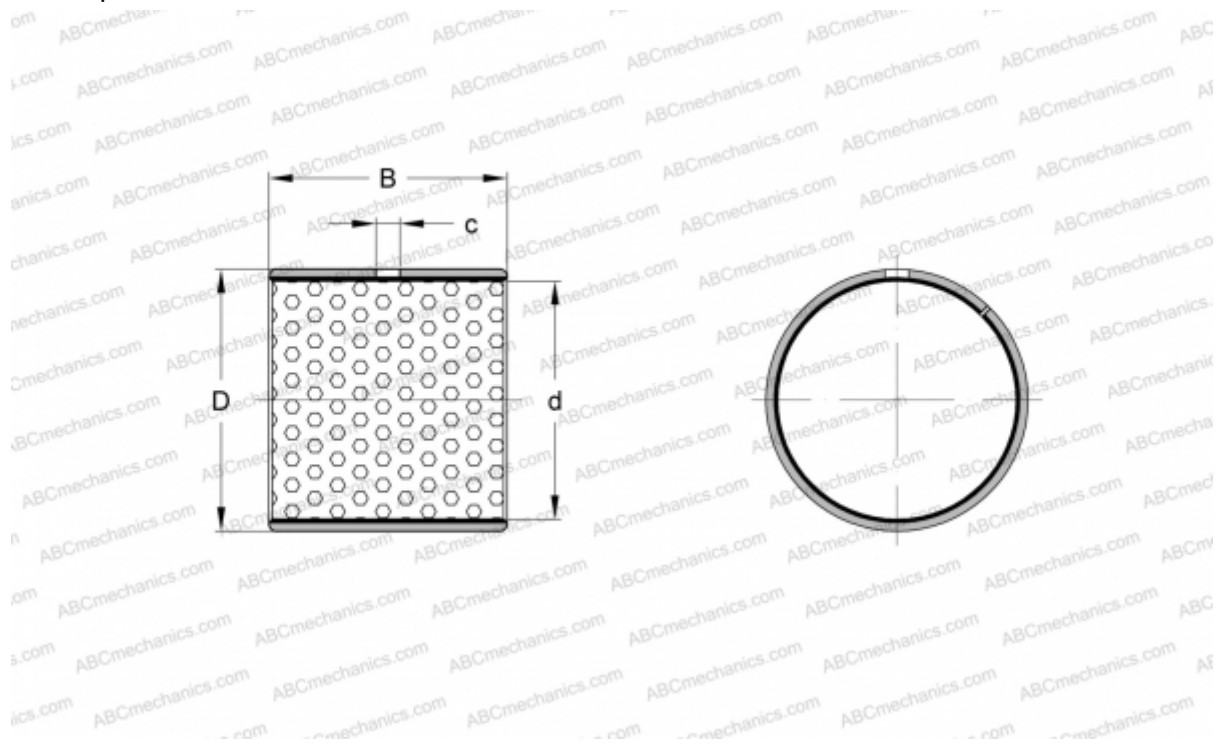

PCM 10511060 M SKF

Plain bushes

TYPE: Plain bearings, Bushings, thrust washers and strips, Bushings, Without flange, Maintenance-free, POM composite (SKF)

Technical specification

DIMENSIONS, MM

d	105,000
D	110,000
B	60,000
c	8,000

WEIGHT, KG 0,350

MANUFACTURER [SKF](#)