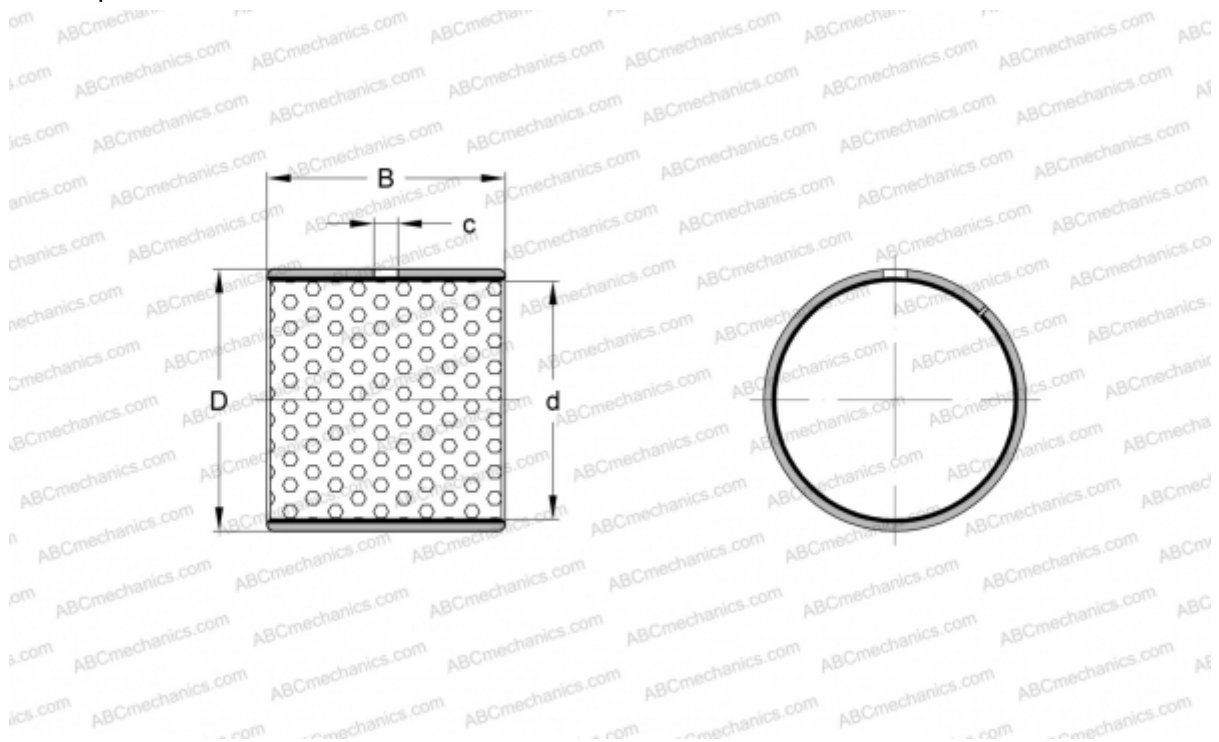

PCM 11011550 M SKF

Plain bushes

TYPE: Plain bearings, Bushings, thrust washers and strips, Bushings, Without flange, Maintenance-free, POM composite (SKF)

Technical specification

DIMENSIONS, MM

d	110,000
D	115,000
B	50,000
c	8,000

WEIGHT, KG 0,305

MANUFACTURER [SKF](#)